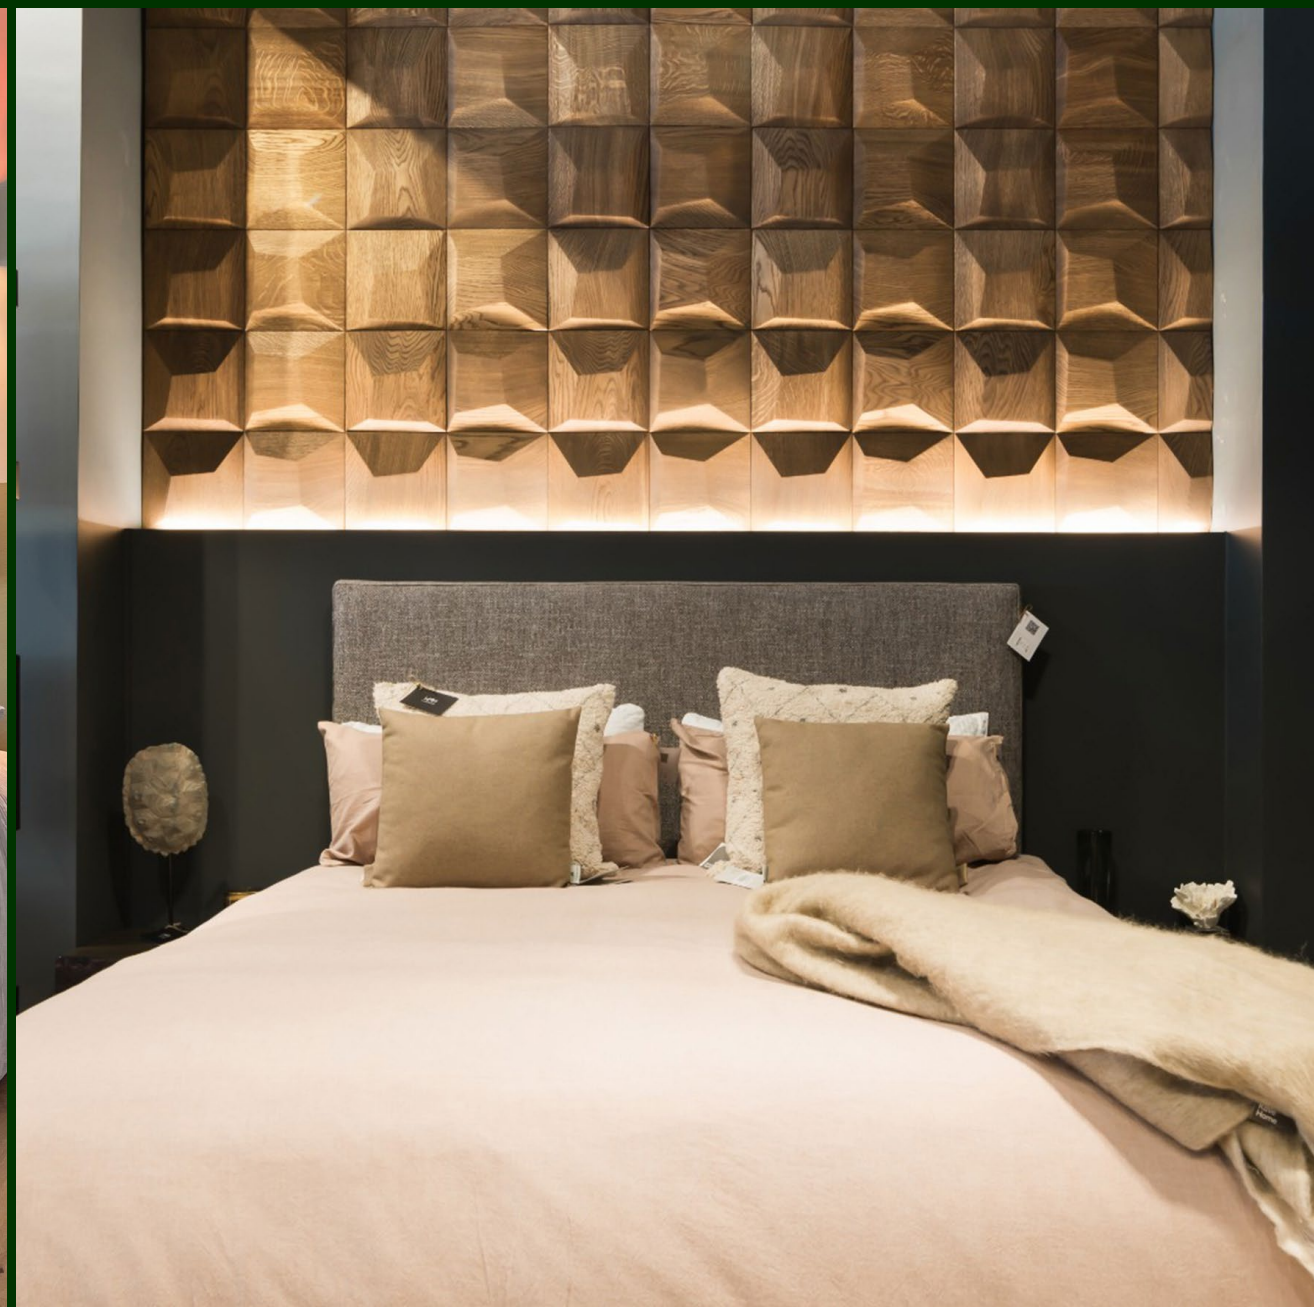

FORM[®]
AT WOOD

www.formatwood.com

FORM AT WOOD Sp. z o.o. Technologiczna 2, 45-839 Opole info@formatwood.com +48 519 519 287

FORM[®]
AT WOOD

www.formatwood.com

FORM AT WOOD Sp. z o.o. Technologiczna 2, 45-839 Opole info@formatwood.com +48 519 519 287