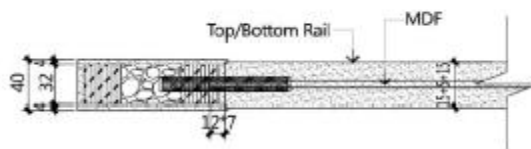

MDF-PVC-Panel-Door

- Environmentally friendly E0&E1 MDF
- High quality PVC film + wooden strips
- Standard size: 2000x800x40mm
- The size can be customized
- Much more options for PVC color

P1001