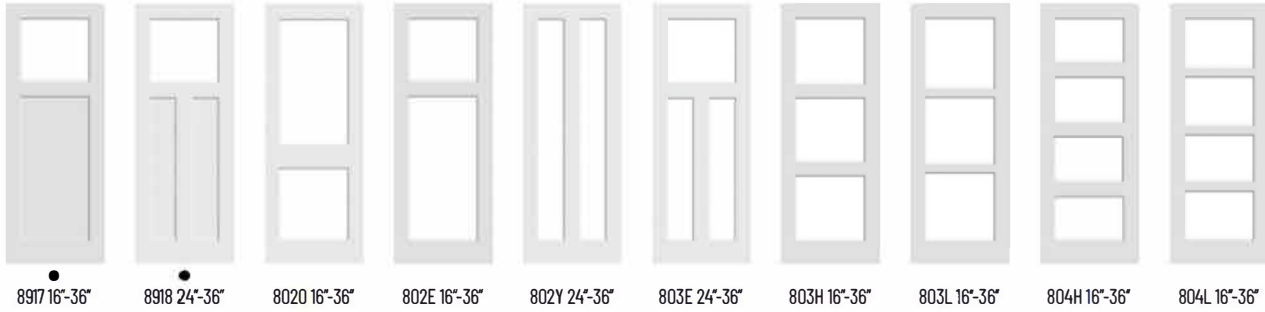

SHAKER

FRENCH DOOR

Wood species	Standard measurements	Options
▪ White Primed ▪ Oak ▪ Maple ▪ Birch ▪ Clear Pine ▪ Knotty Pine	Thickness: 1 3/8" (35 mm), 1 3/4" (44 mm) Width: 18" to 36" (406 to 914 mm) Height: 80" (2032 mm), 84" (2134 mm), 96" (2438 mm)	

Doors shown in White Primed.
● Not available with Art Deco profile

BIFOLD FRENCH DOOR

Wood species	Standard measurements - Hardware included	Options
▪ White Primed ▪ Oak ▪ Maple ▪ Birch ▪ Clear Pine	Thickness: 1 3/8" (35 mm) Width: 20" to 36" (508 to 914 mm) Height: 79" (2007 mm), 84" (2134 mm), 96" (2438 mm)