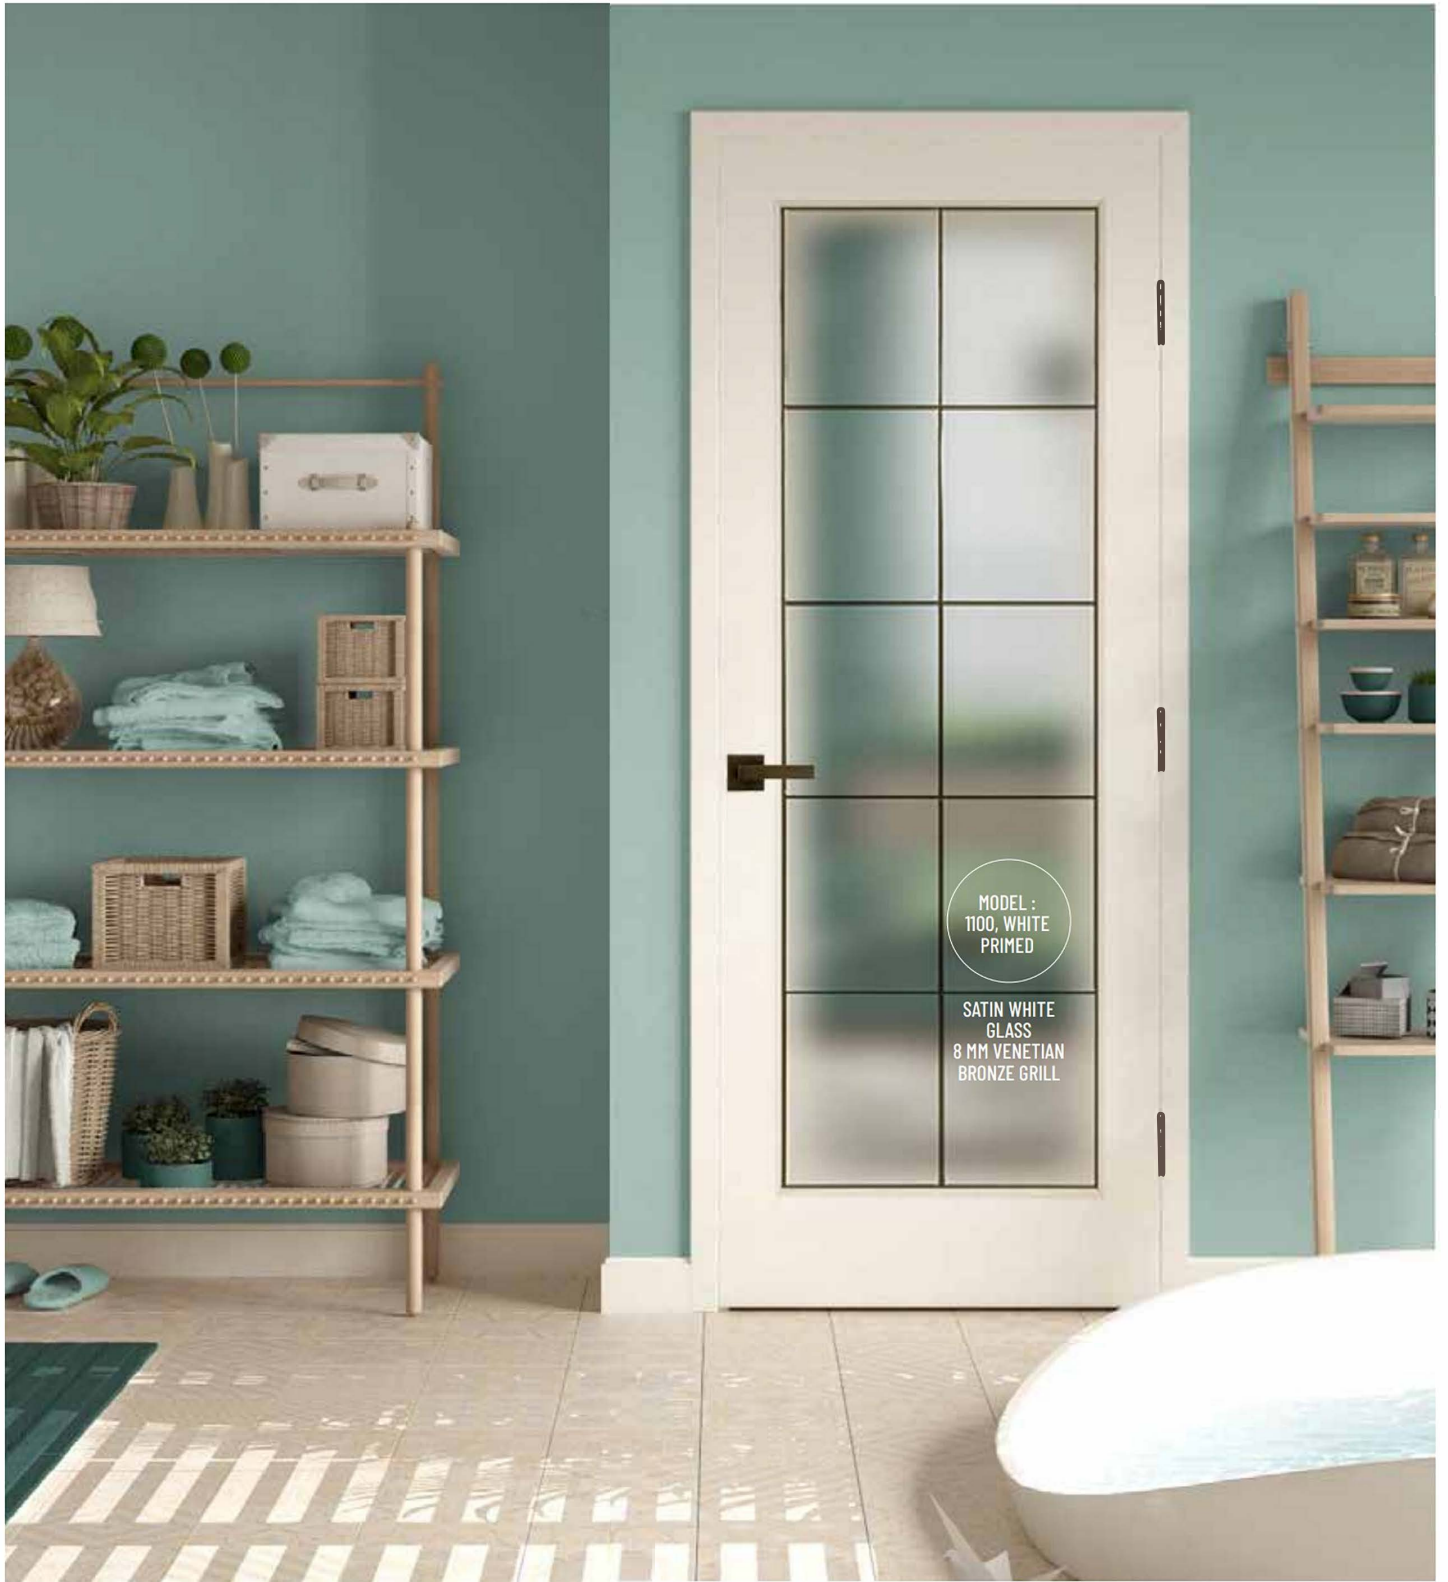

MODEL :
1100, WHITE
PRIMED

SATIN WHITE
GLASS
8 MM VENETIAN
BRONZE GRILL