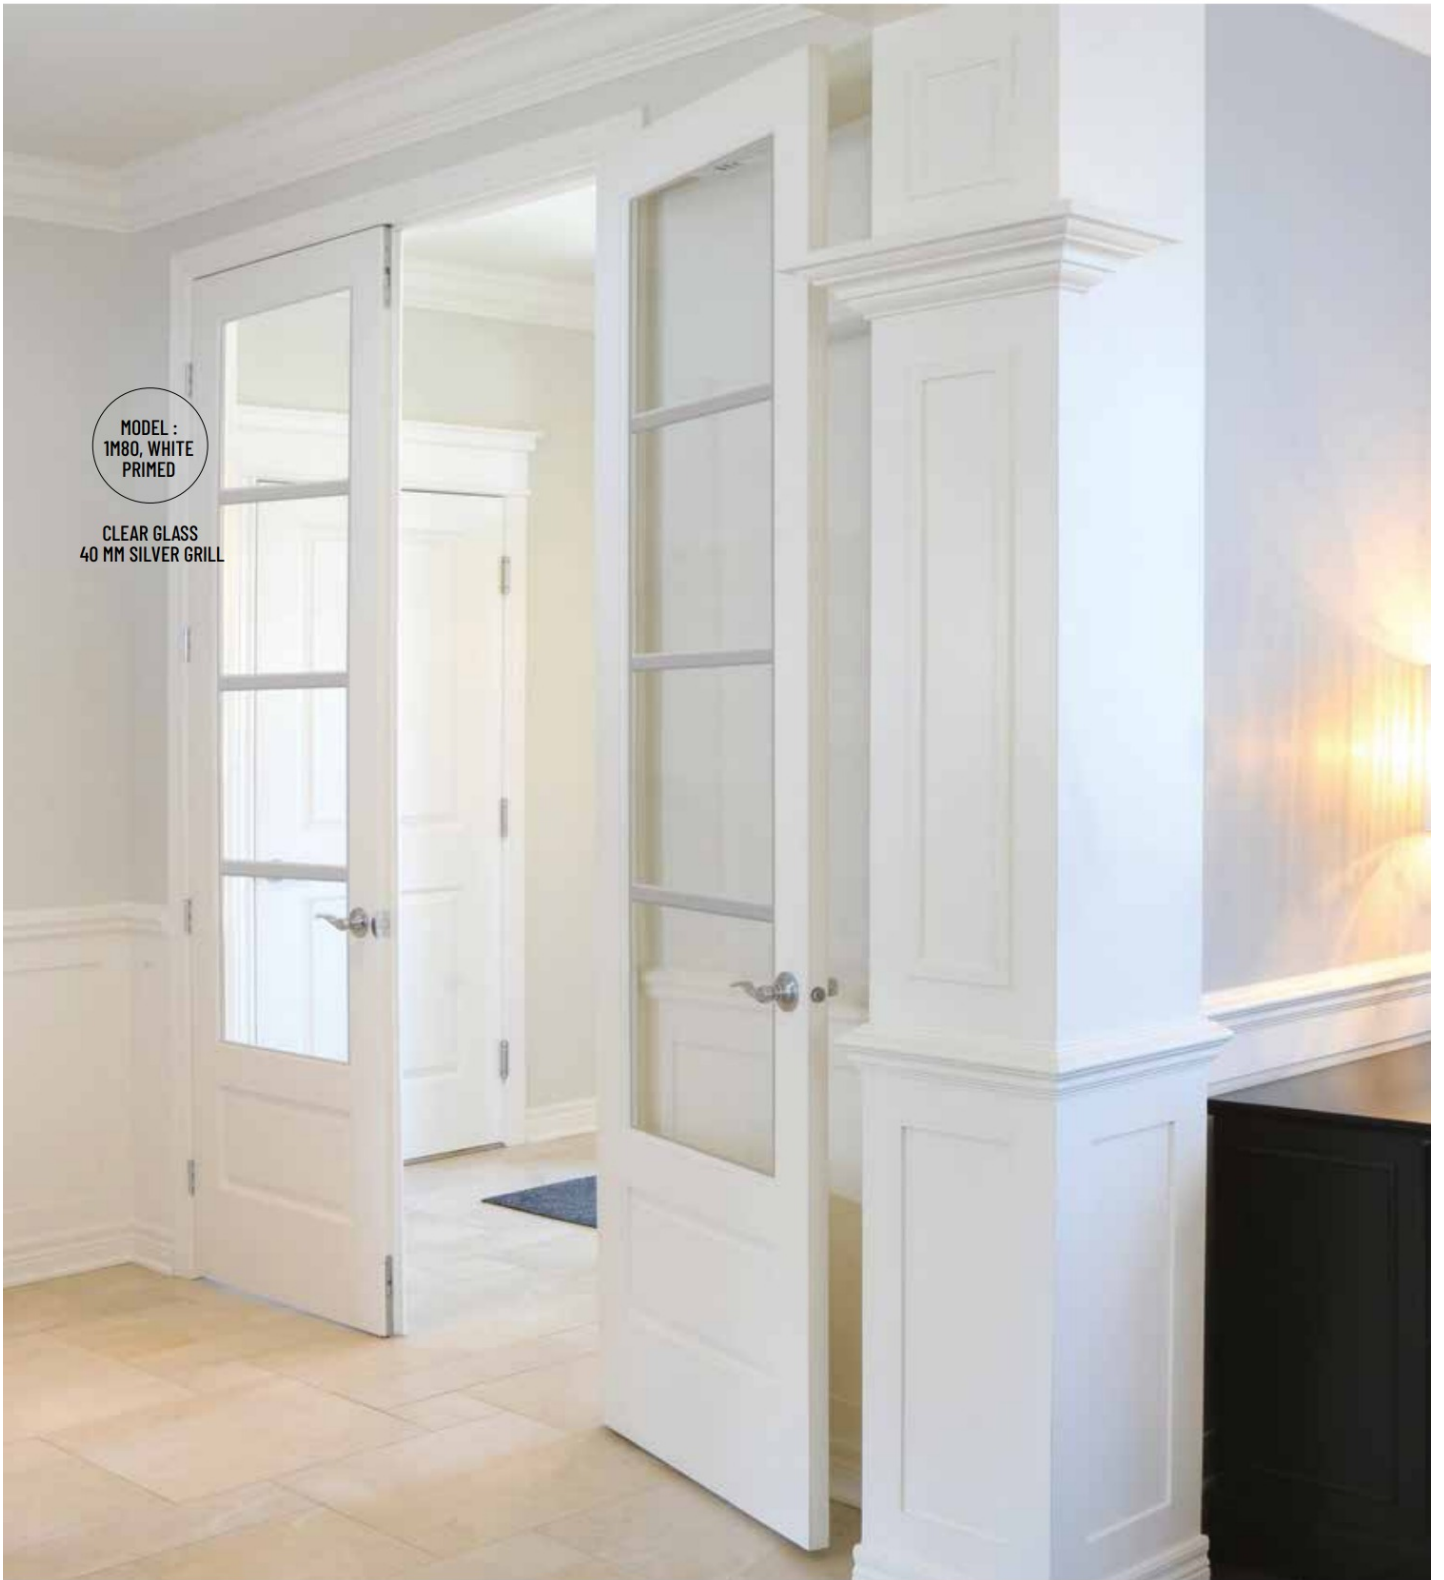

CLEAR MIRROR

MODEL :
1M80, WHITE
PRIMED

CLEAR GLASS
40 MM SILVER GRILL

COLONIAL

Profile

Defined by its refined structures, the classic style of a Colonial profile is steeped in tradition. With its timelessness, the Colonial profile is sure to impress with its sophistication and true elegance.