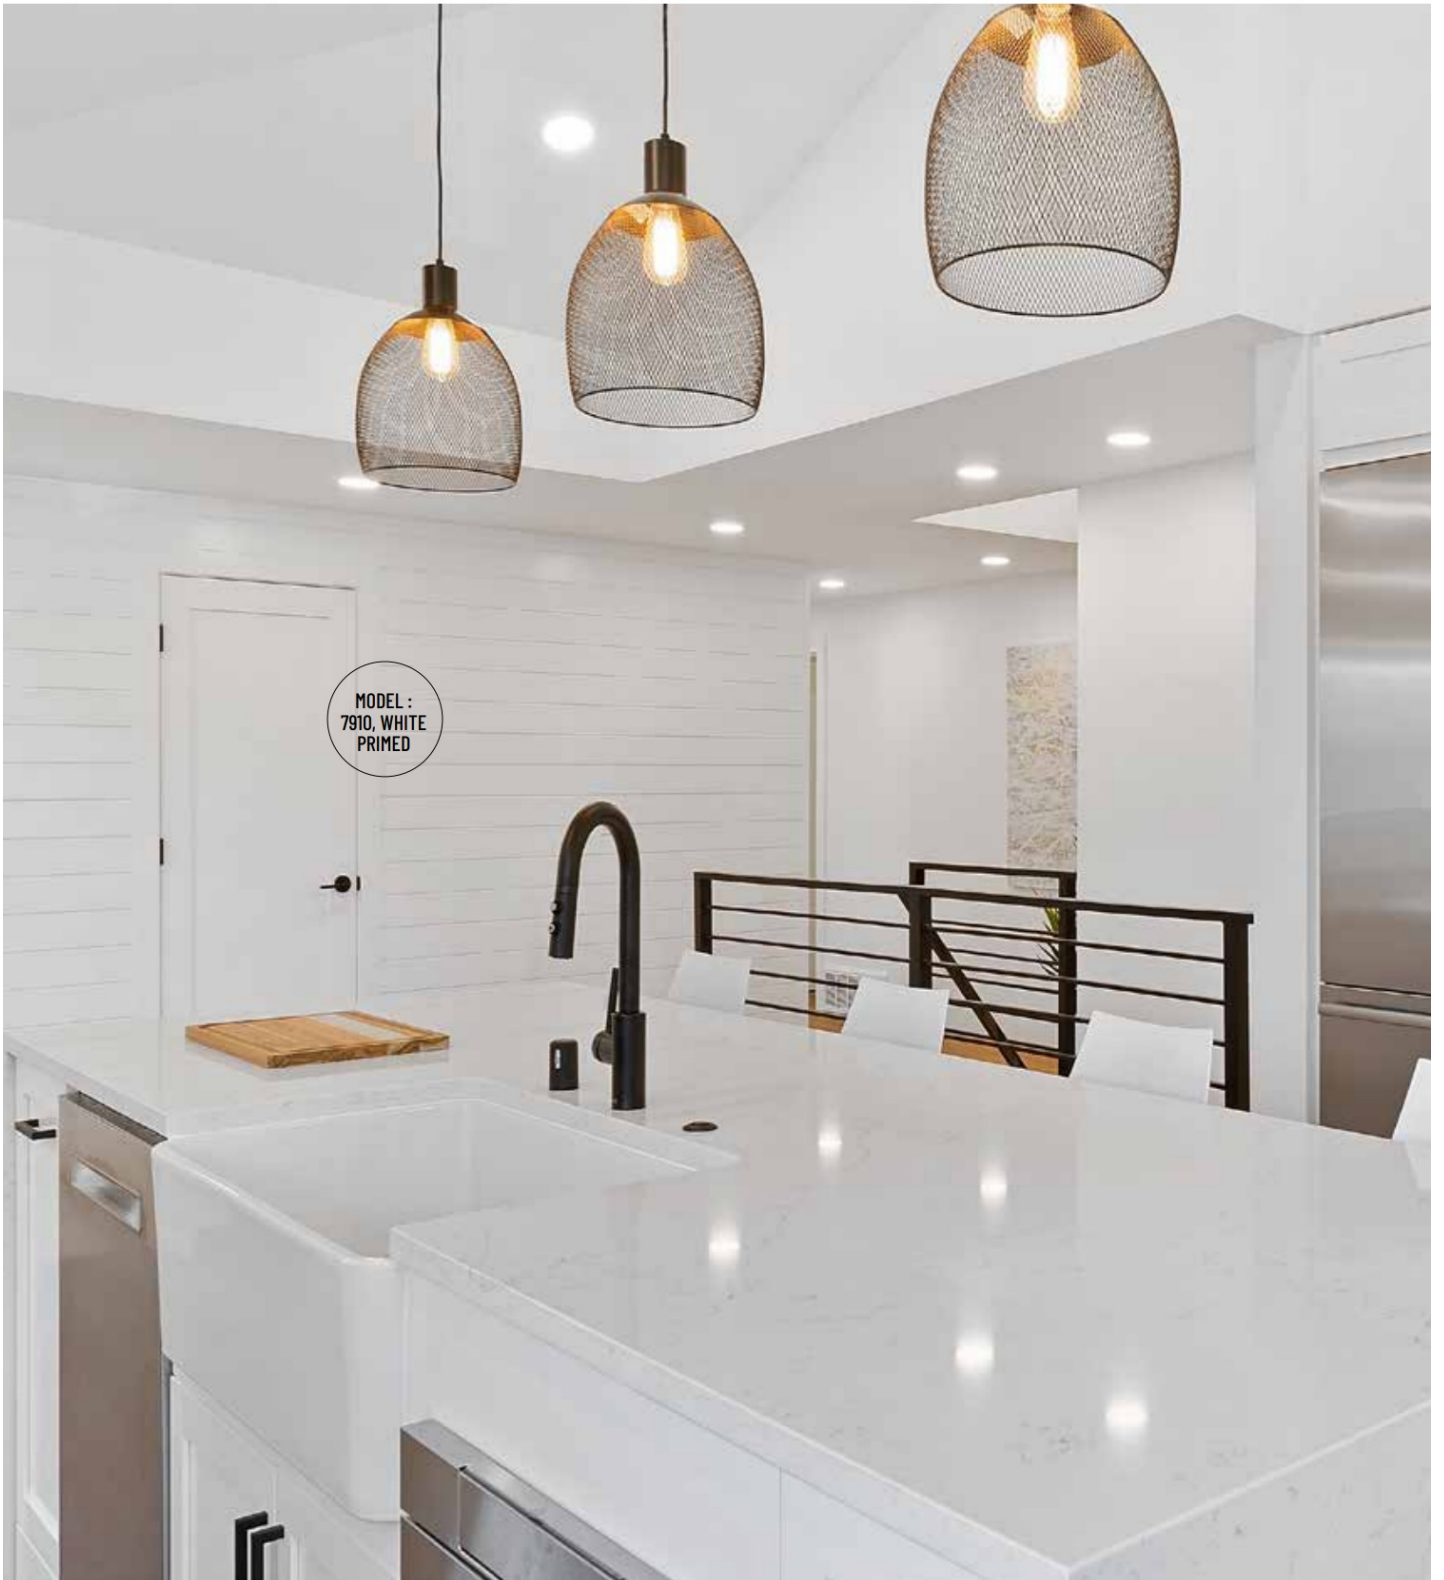

Door shown in White Primed.

E000P 20"-36"

SHAKER

Profile

The contemporary Shaker profile door favours square shapes and flat lines.

Its very simple and unadorned design, will suit a modern farm or contemporary home perfectly by its simplicity.