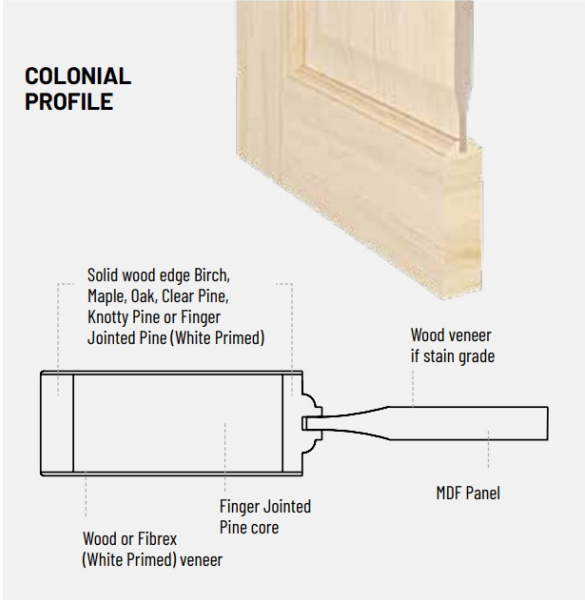

STEP 5

CUSTOMIZE YOUR DOOR

Wood species (veneer)

Glass patterns (clear, privacy and opaque)

Visit milletdoors.com to see our different glass pattern photos and Hi-Definition videos. See all glass patterns on pages 10 and 11.

Colour choices

- Paint
- Stain
- Varnish

Turnkey

Millette Doors offers
an infinite world of possibilities.
Open up and take a look!

TYPE OF DOOR	WIDTH	HEIGHT
TRIMMING ALLOWANCE		
Door slab	-	2" Maximum undercut (From the bottom only)
Bifold door	-	2" Maximum undercut (From the bottom only)
AVAILABLE SIZES		
Door slab	Regular standard up to 48" *	Regular standard up to 96" *
Bifold door	Regular standard up to 44" *	Regular standard up to 96" *

* Some models may be available in dimensions greater than the Milette Doors standards.

**PANEL DOOR
CONSTRUCTION**

Details make perfection

STAIN • PAINT

THANKS TO OUR MASTER CRAFTSMENS, YOUR DOOR WILL BENEFIT FROM A SUPERIOR QUALITY FINISH THAT WILL CREATE A VISUAL IMPACT IN YOUR HOME.