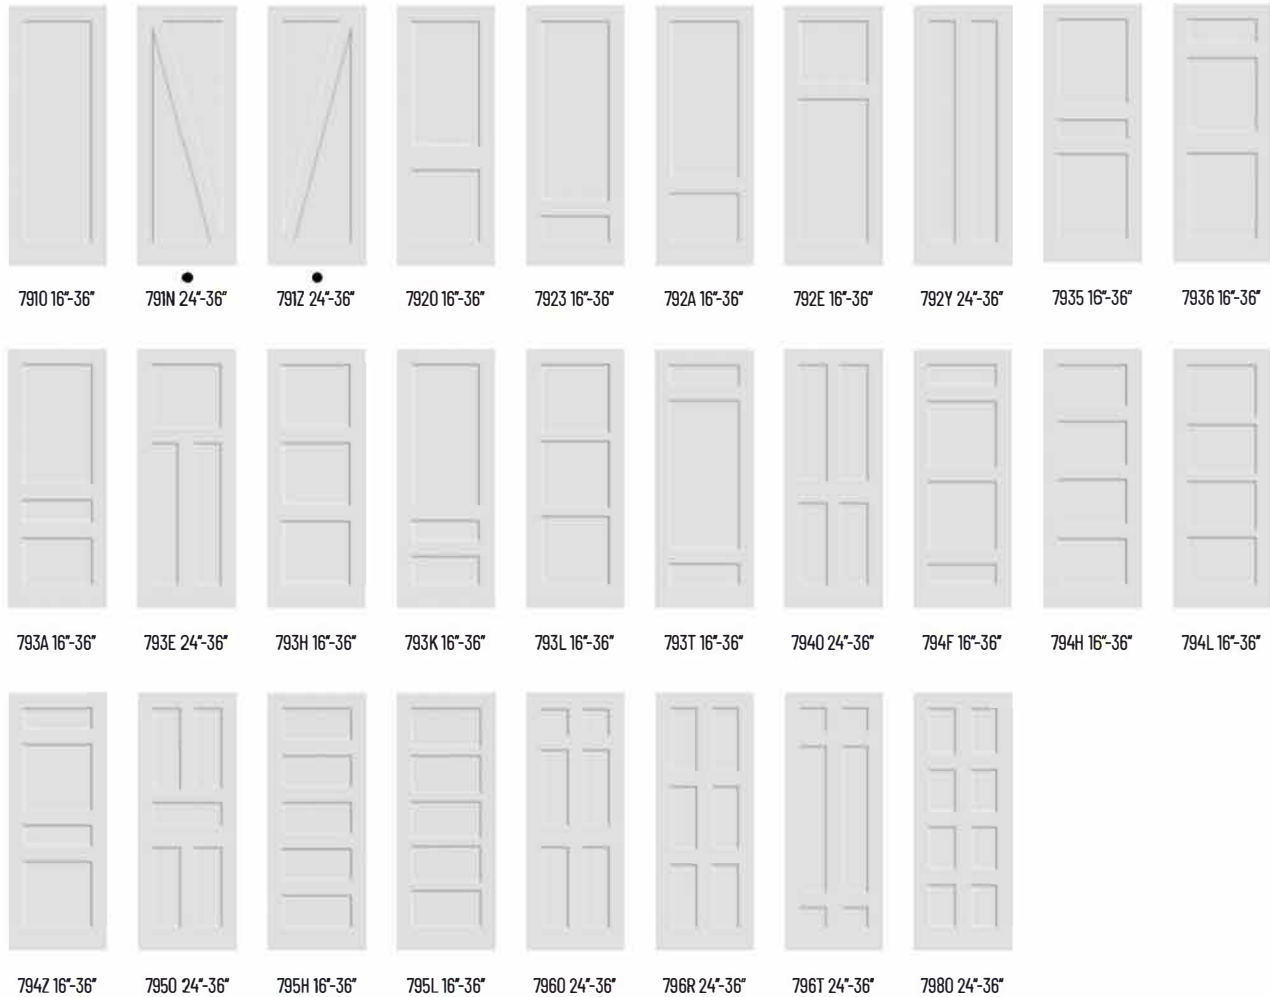

SHAKER

PANEL DOOR

Wood species

- White Primed
- Maple
- Clear Pine
- Oak
- Birch
- Knotty Pine

Standard measurements

Thickness: 1 3/8" (35 mm), 1 3/4" (44 mm)
Width: 16" to 36" (406 to 914 mm)
Height: 80" (2032 mm), 84" (2134 mm), 96" (2438 mm)

Options

Doors shown in White Primed.
All our doors can be converted into barn doors.

- Not available with Art Deco profile