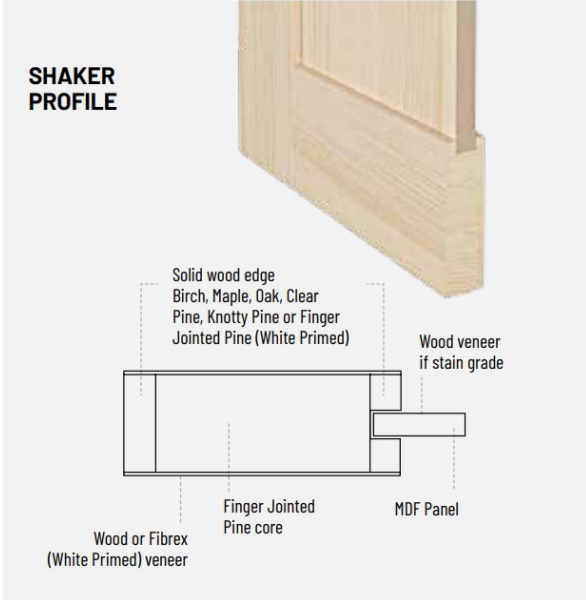

Colour choices

- Paint
- Stain
- Varnish

Turnkey

Millette Doors offers
an infinite world of possibilities.
Open up and take a look!

TYPE OF DOOR	WIDTH	HEIGHT
TRIMMING ALLOWANCE		
Door slab	-	2" Maximum undercut (From the bottom only)
Bifold door	-	2" Maximum undercut (From the bottom only)
AVAILABLE SIZES		
Door slab	Regular standard up to 48" *	Regular standard up to 96" *
Bifold door	Regular standard up to 44" *	Regular standard up to 96" *

* Some models may be available in dimensions greater than the Milette Doors standards.

**PANEL DOOR
CONSTRUCTION**

Details make perfection

STAIN • PAINT

THANKS TO OUR MASTER CRAFTSMENS, YOUR DOOR WILL BENEFIT FROM A SUPERIOR QUALITY FINISH THAT WILL CREATE A VISUAL IMPACT IN YOUR HOME.