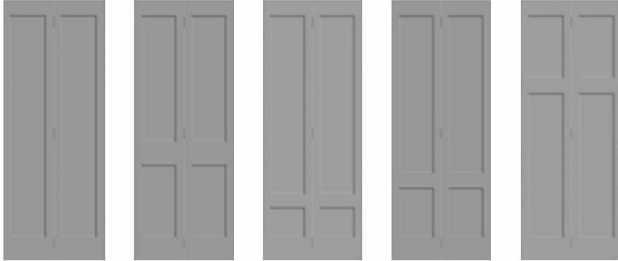

BIFOLD PANEL DOOR

Wood species	Standard measurements - Hardware included	Option
▪ White Primed ▪ Maple ▪ Clear Pine ▪ Oak ▪ Birch ▪ Knotty Pine	Thickness: 1 3/8" (35 mm) Width: 20" to 36" (508 to 914 mm) Height: 79" (2007 mm), 84" (2134 mm), 96" (2438 mm)	

F910P 20"-36"   F920P 20"-36"   F923P 20"-36"   F92AP 20"-36"   F92EP 20"-36"