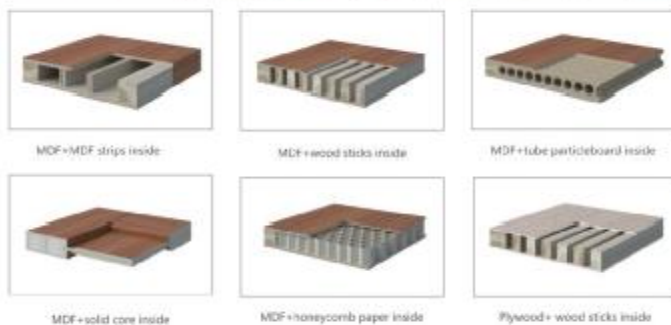

P1033

P1034

F2001

MDF-PVC-Flush-Door

- * Environmentally friendly E0&E1 MDF
- * Surface: high quality PVC film
- * Filling: MDF/wood strips/honeycomb paper
- * Much more choice for CNC machine carved style
- * Color/Size can be customized as requirements