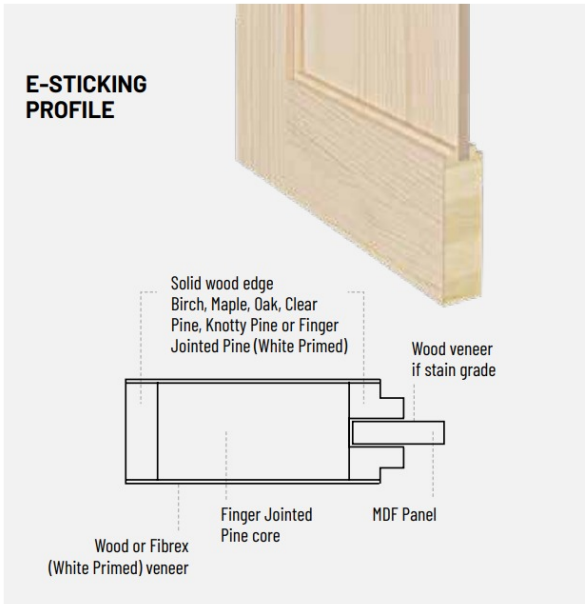

STEP 5

CUSTOMIZE YOUR DOOR

Wood species (veneer)

Glass patterns (clear, privacy and opaque)

Visit milletdoors.com to see our different glass pattern photos and Hi-Definition videos. See all glass patterns on pages 10 and 11.

Colour choices

- Paint
- Stain
- Varnish

Turnkey

Millette Doors offers
an infinite world of possibilities.
Open up and take a look!

TYPE OF DOOR	WIDTH	HEIGHT
TRIMMING ALLOWANCE		
Door slab	-	2" Maximum undercut (From the bottom only)
Bifold door	-	2" Maximum undercut (From the bottom only)
AVAILABLE SIZES		
Door slab	Regular standard up to 48" *	Regular standard up to 96" *
Bifold door	Regular standard up to 44" *	Regular standard up to 96" *

* Some models may be available in dimensions greater than the Milette Doors standards.

**PANEL DOOR
CONSTRUCTION**

Details make perfection

STAIN • PAINT

THANKS TO OUR MASTER CRAFTSMENS, YOUR DOOR WILL BENEFIT FROM A SUPERIOR QUALITY FINISH THAT WILL CREATE A VISUAL IMPACT IN YOUR HOME.