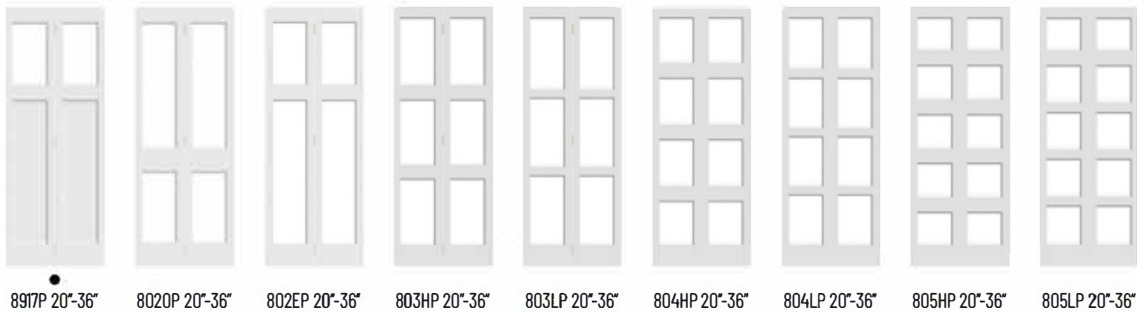

Doors shown in White Primed.
● Not available with Art Deco profile