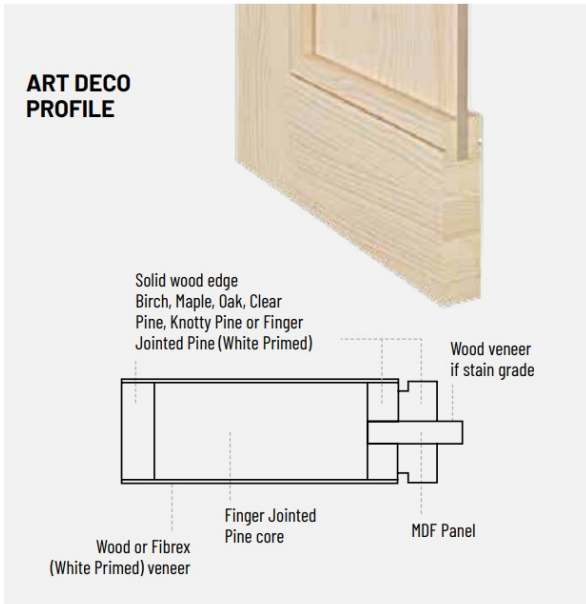

STEP 5

CUSTOMIZE YOUR DOOR

Wood species (veneer)

Glass patterns (clear, privacy and opaque)

Visit milletdoors.com to see our different glass pattern photos and Hi-Definition videos. See all glass patterns on pages 10 and 11.

Colour choices

- Paint
- Stain
- Varnish

Turnkey

Millette Doors offers
an infinite world of possibilities.
Open up and take a look!

TYPE OF DOOR	WIDTH	HEIGHT
TRIMMING ALLOWANCE		
Door slab	-	2" Maximum undercut (From the bottom only)
Bifold door	-	2" Maximum undercut (From the bottom only)
AVAILABLE SIZES		
Door slab	Regular standard up to 48" *	Regular standard up to 96" *
Bifold door	Regular standard up to 44" *	Regular standard up to 96" *

* Some models may be available in dimensions greater than the Milette Doors standards.

**PANEL DOOR
CONSTRUCTION**

Details make perfection

STAIN • PAINT

THANKS TO OUR MASTER CRAFTSMENS, YOUR DOOR WILL BENEFIT FROM A SUPERIOR QUALITY FINISH THAT WILL CREATE A VISUAL IMPACT IN YOUR HOME.