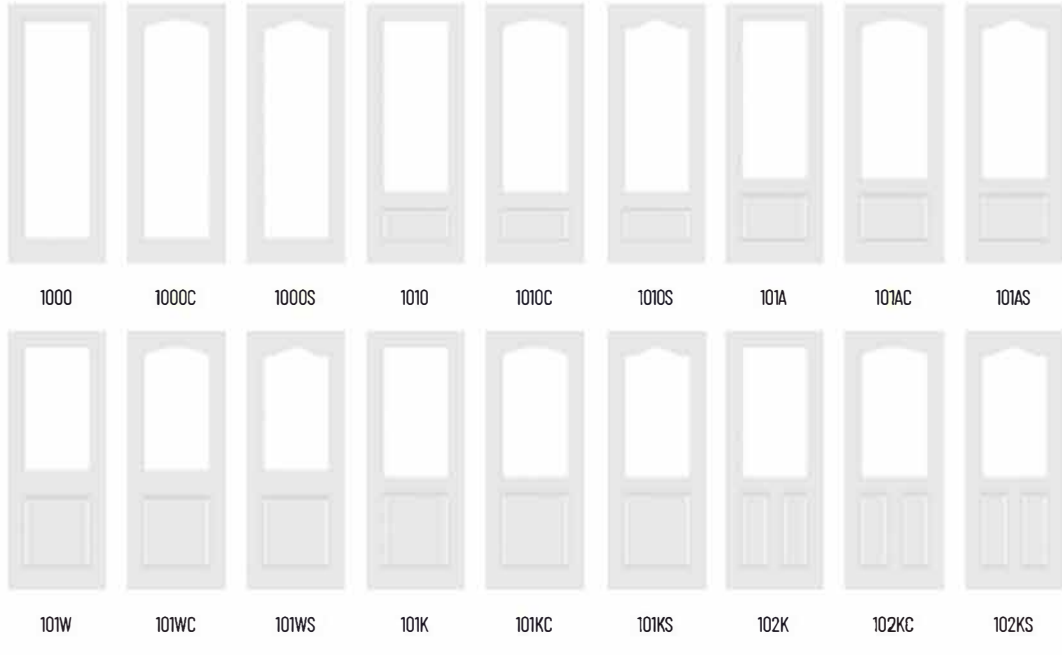

STEP 2
CHOOSE THE
DOOR MODEL

STEP 3
CHOOSE
THE GLASS

STEP 4
CHOOSE THE SIZE

THICKNESS 1 3/8" - 1 3/4"
WIDTH 24" - 28" - 30" - 32" - 34" - 36"
HEIGHT 80" - 84" - 96"
(some custom heights may be available)