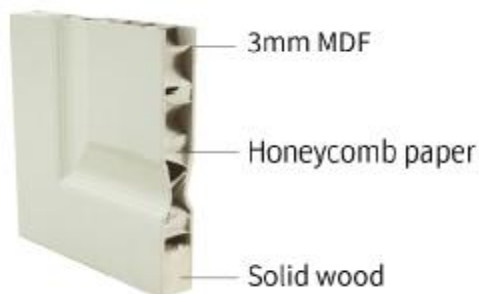

M6703

Moulded-Door

- Environmentally friendly E0&E1 MDF
- Moulded design for much more choices
- Standard size:2000x800x35mm
- The size can be customized
- White primer painting or veneer surface

M6702