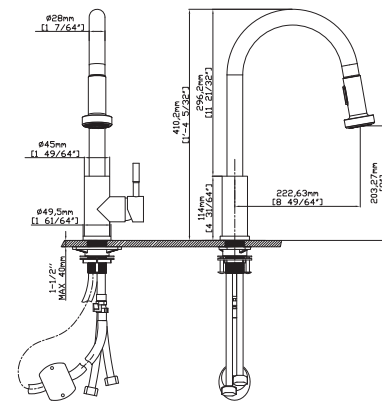

MAIN DIMENSIONS

- Height: 18 37/64"
- Spout reach: 8 41/64"
- Spout height: 10 1/32"

SPRAY HEAD FUNCTION

MODEL NO. **K639 01 16 2**

FEATURES

- Pull out kitchen faucet
- 304 Stainless steel material
- Ceramic cartridge
- Satin finish

MAIN DIMENSIONS

- Height: 1'-5 3/4"
- Spout reach: 8 5/8"
- Spout height: 9 3/8"

SPRAY HEAD FUNCTION

STAINLESS STEEL FAUCET

MODEL NO. **K163A 0116 2**

FEATURES

- Pull out kitchen faucet
- 304 Stainless steel material
- Ceramic cartridge
- Satin finish

MAIN DIMENSIONS

- Height: 16 5/32"
- Spout reach: 8 3/4"
- Spout height: 8 7/64"

SPRAY HEAD FUNCTION

MODEL NO. **K163 0116 2**

FEATURES

- Pull out kitchen faucet
- 304 Stainless steel material
- Ceramic cartridge
- Satin finish

MAIN DIMENSIONS

- Height: 16 5/32"
- Spout reach: 8 49/64"
- Spout height: 8"

SPRAY HEAD FUNCTION

MODEL NO. **K133 01 31 2**

FEATURES

- Pull out kitchen faucet
- 304 Stainless steel material
- Ceramic cartridge
- Matt black finish