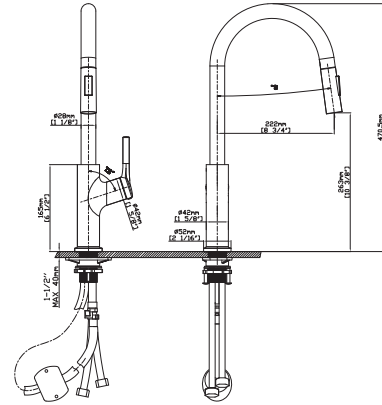

SPRAY HEAD FUNCTION