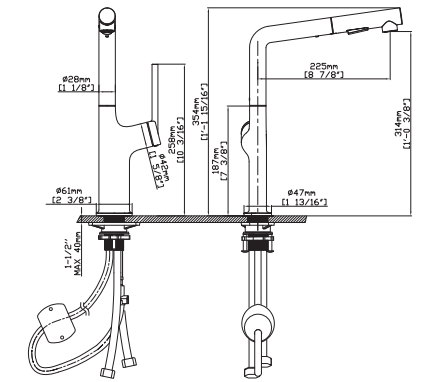

MORE COLORS

Available colors

Durable triple-plated finish is corrosion and rust-resistant, exceeding industry durability standards