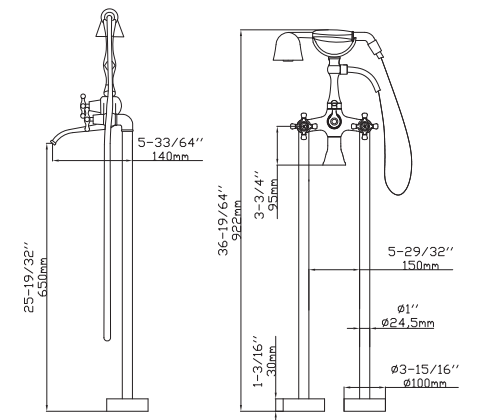

Optional Installation Parts