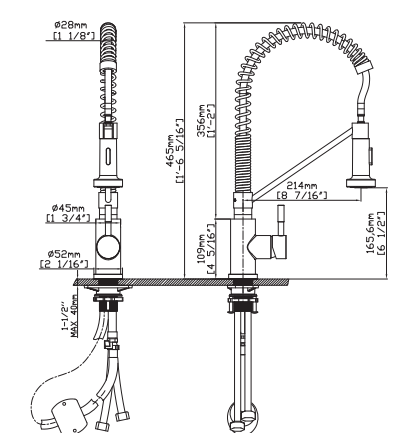

SPRAY HEAD FUNCTION