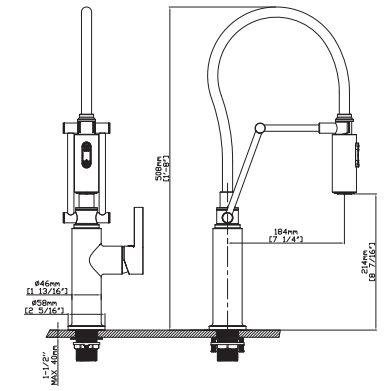

SPRAY HEAD FUNCTION