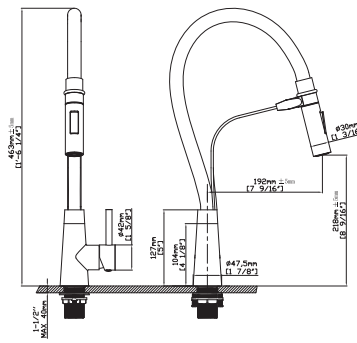

SPRAY HEAD FUNCTION