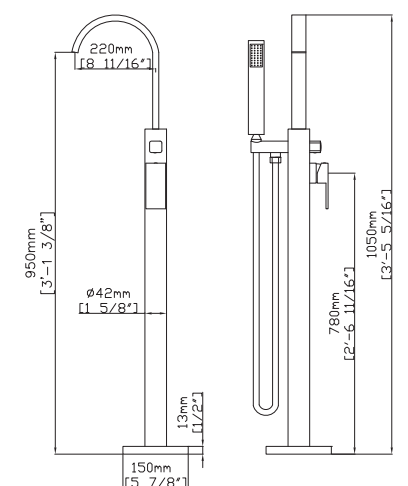

MODEL NO. **SF505 12 01 1**

FEATURES

- Floor standing bathtub faucet
- Solid brass construction
- Brass hand shower - 1 function
- Ceramic cartridge
- Chrome finish

Optional Installation Parts

FLOOR STANDING FAUCET