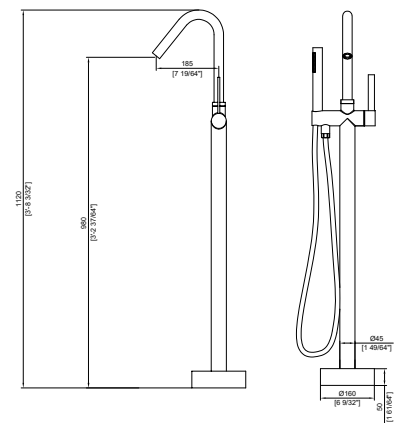

- Floor standing bathtub faucet
- Solid brass construction
- Brass hand shower - 1 function
- Ceramic cartridge
- Chrome finish

Optional Installation Parts

MODEL NO. **SF574 12 01 2**

FEATURES

- Floor standing bathtub faucet
- Solid brass construction
- Brass hand shower - 1 function
- Ceramic cartridge
- Chrome finish

Optional Installation Parts

MODEL NO. **SF575 12 01 2**

FEATURES

- Floor standing bathtub faucet
- Solid brass construction
- Brass hand shower - 1 function
- Ceramic cartridge
- Chrome finish

Optional Installation Parts