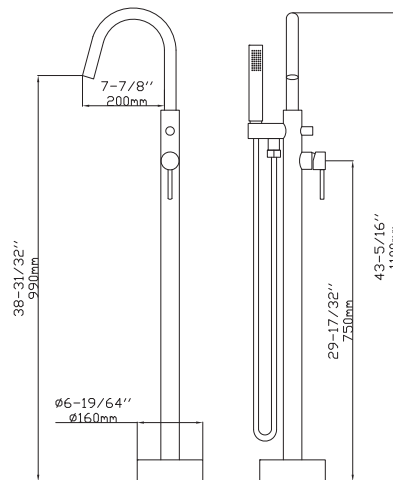

Optional Installation Parts