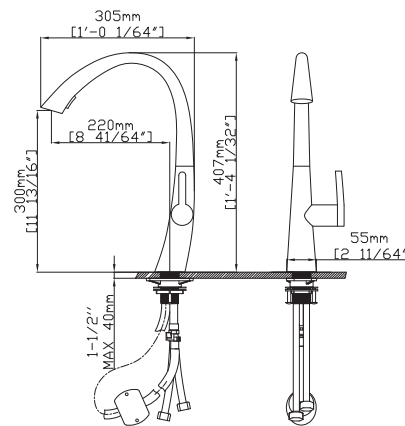

MAIN DIMENSIONS

- Height: 12 17/32"
- Spout reach: 8 37/64"
- Spout height: 11 23/64"

SPRAY HEAD FUNCTION

MODEL NO. **K114 01 16 2**

FEATURES

- Pull out kitchen faucet
- 304 Stainless steel material
- Ceramic cartridge
- Matt black finish

MAIN DIMENSIONS

- Height: 16 1/32"
- Spout reach: 8 41/64"
- Spout height: 11 13/16"

SPRAY HEAD FUNCTION

MODEL NO. **K128 03 16 2**

FEATURES

- Single control kitchen faucet
- 304 Stainless steel material
- Ceramic cartridge
- Satin finish

MAIN DIMENSIONS

- Height: 13 13/16"
- Spout reach: 7 13/16"
- Spout height: 10 1/2"

SPRAY HEAD FUNCTION

MODEL NO. **K135 01 16 2**

FEATURES

- Pull out kitchen faucet
- 304 Stainless steel material
- Ceramic cartridge
- Stain finish