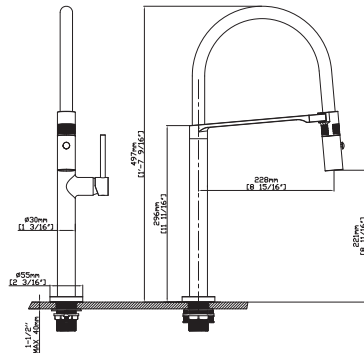

SPRAY HEAD FUNCTION