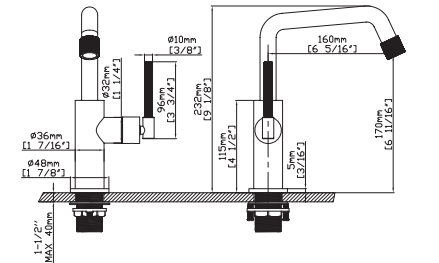

SPRAY HEAD FUNCTION