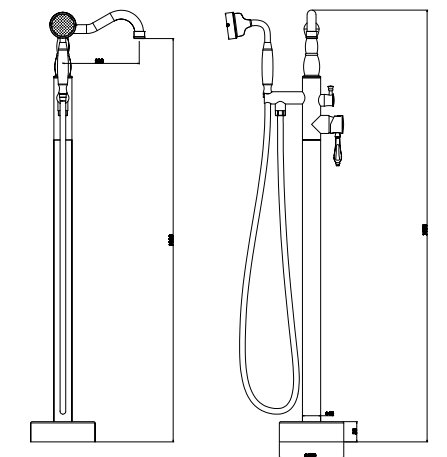

FEATURES

- Floor standing bathtub faucet
- Solid brass construction
- ABS hand shower - 1 function
- Ceramic cartridge
- Chrome finish

Optional Installation Parts

MODEL NO. **SF285 12 01 2**

FEATURES

- Floor standing bathtub faucet
- Solid brass construction
- Brass hand shower - 1 function
- Ceramic cartridge
- Chrome finish

Optional Installation Parts

MODEL NO. **SF001 12 01 1**

FEATURES

- Floor standing bathtub faucet
- Solid brass construction
- Brass hand shower - 1 function
- Ceramic cartridge
- Chrome finish

Optional Installation Parts

MODEL NO. **SF286 12 01 1**

FEATURES

- Floor standing bathtub faucet
- Solid brass construction
- Brass hand shower - 1 function
- Ceramic cartridge
- Chrome finish

Optional Installation Parts

Available Colors