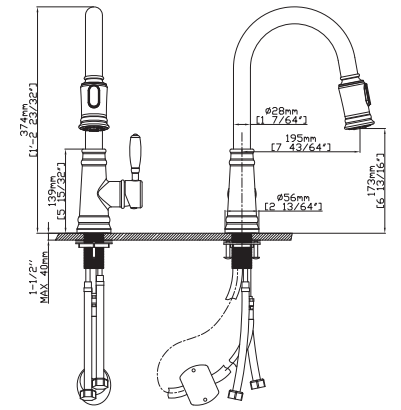

MAIN DIMENSIONS

- Height: 14 23/32"
- Spout reach: 7 43/64"
- Spout height: 6 13/16"

SPRAY HEAD FUNCTION

MODEL NO. **K534A 01 10 4**

FEATURES

- Pull out kitchen faucet
- Solid brass construction
- Ceramic cartridge
- Black+gold finish