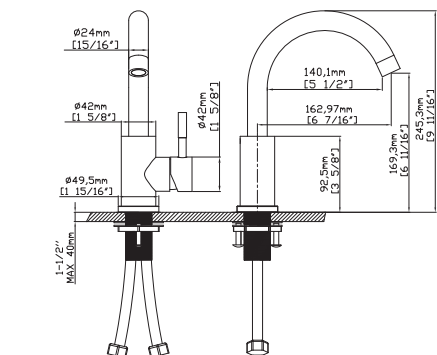

MAIN DIMENSIONS

- Height: 13 13/16"
- Spout reach: 7 13/16"
- Spout height: 10 1/2"

SPRAY HEAD FUNCTION

MODEL NO. **K135 01 16 2**

FEATURES

- Pull out kitchen faucet
- 304 Stainless steel material
- Ceramic cartridge
- Stain finish

MAIN DIMENSIONS

- Height: 11 13/64"
- Spout reach: 8 29/64"
- Spout height: 10"

SPRAY HEAD FUNCTION

MODEL NO. **K135B 03 01 2**

FEATURES

- Single control kitchen faucet
- 304 Stainless steel material
- Ceramic cartridge
- Chrome finish

MAIN DIMENSIONS

- Height: 10 3/16"
- Spout reach: 8 11/16"
- Spout height: 8 15/16"

SPRAY HEAD FUNCTION

MODEL NO. **K159 03 16 2**

FEATURES

- Single control kitchen faucet
- 304 Stainless steel material
- Ceramic cartridge
- Chrome finish

MAIN DIMENSIONS

- Height: 9 11/16"
- Spout reach: 6 7/16"
- Spout height: 6 11/16"

SPRAY HEAD FUNCTION

Available colors

Durable triple-plated finish is corrosion and rust-resistant, exceeding industry durability standards