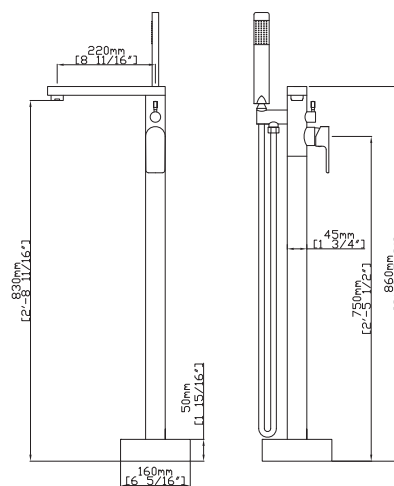

Optional Installation Parts

MODEL NO. **SF001 12 01 1**

FEATURES

- Floor standing bathtub faucet
- Solid brass construction
- Brass hand shower - 1 function
- Ceramic cartridge
- Chrome finish

Optional Installation Parts