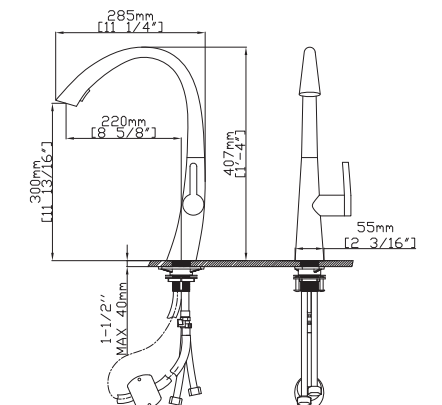

SPRAY HEAD FUNCTION