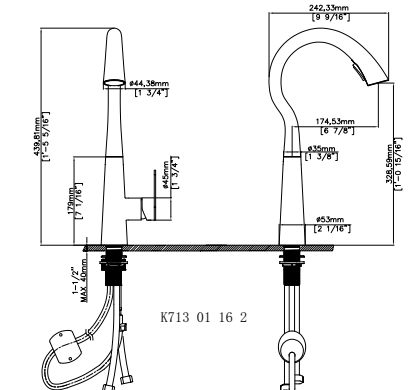

SPRAY HEAD FUNCTION