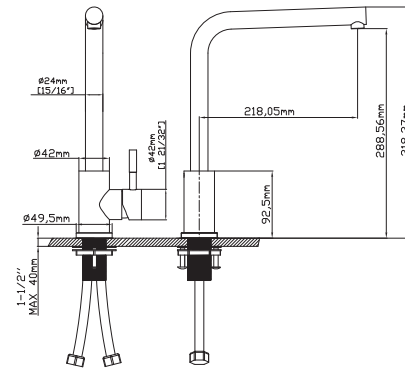

SPRAY HEAD FUNCTION

MODEL NO. **K994 01 16 2**

FEATURES

- Pull out kitchen faucet
- 304 Stainless steel material
- Ceramic cartridge
- Satin finish

MAIN DIMENSIONS

- Height: 1'-1 5/16"
- Spout reach: 8 11/16"
- Spout height: 8 5/8"

MAIN DIMENSIONS

- Height: 12 17/32"
- Spout reach: 8 37/64"
- Spout height: 11 23/64"

SPRAY HEAD FUNCTION

MODEL NO. **K114 01 16 2**

FEATURES

- Pull out kitchen faucet
- 304 Stainless steel material
- Ceramic cartridge
- Matt black finish