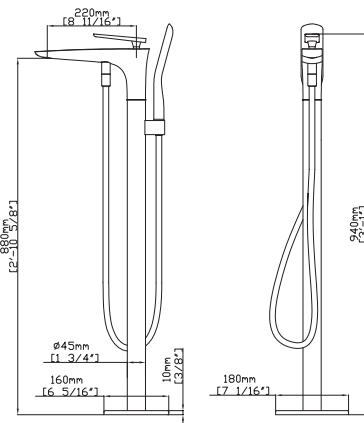

Optional Installation Parts