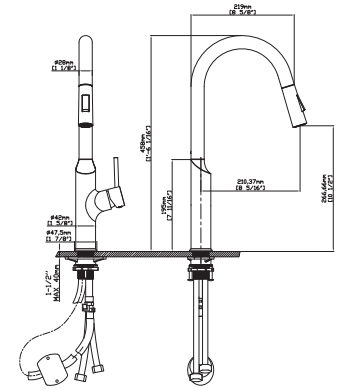

MODEL NO. **K672 01 43 2**

STAINLESS STEEL FAUCET

MODEL NO. **K992 01 16 2**

FEATURES

- Pull out kitchen faucet
- 304 Stainless steel material
- Ceramic cartridge
- Satin finish

MAIN DIMENSIONS

- Height: 1'-6 1/16"
- Spout reach: 8 5/16"
- Spout height: 10 1/2"

SPRAY HEAD FUNCTION

MODEL NO. **K993 01 16 2**

FEATURES

- Pull out kitchen faucet
- 304 Stainless steel material
- Ceramic cartridge
- Satin finish

MAIN DIMENSIONS

- Height: 1'-4 11/16"
- Spout reach: 8 9/16"
- Spout height: 9 3/16"