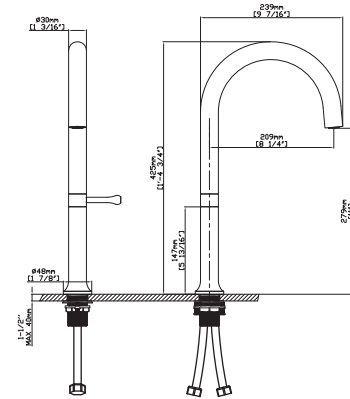

SPRAY HEAD FUNCTION