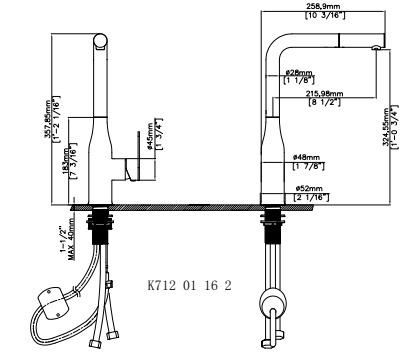

SPRAY HEAD FUNCTION

MODEL NO. **K640 01 16 2**

FEATURES

- Pull down kitchen faucet
- 304 Stainless steel material
- Ceramic cartridge
- Satin finish

MAIN DIMENSIONS

- Height: 1'-5 1/4"
- Spout reach: 8 7/8"
- Spout height: 11 7/8"

SPRAY HEAD FUNCTION

STAINLESS STEEL FAUCET

MODEL NO. **K712 01 16 2**

FEATURES

- Pull out kitchen faucet
- 304 Stainless steel material
- Ceramic cartridge
- Satin finish

MAIN DIMENSIONS

- Height: 1'-2 1/16"
- Spout reach: 10 3/16"
- Spout height: 1'-0 3/4"

SPRAY HEAD FUNCTION

MODEL NO. **K712A 01 01 2**

FEATURES

- Pull out kitchen faucet
- 304 Stainless steel material
- Ceramic cartridge
- Chrome finish

MAIN DIMENSIONS

- Height: 1'-2 1/16"
- Spout reach: 9 1/4"
- Spout height: 1'-0 5/8"