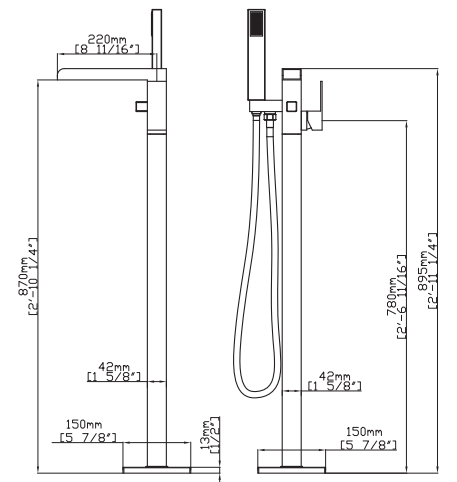

Optional Installation Parts

MODEL NO. **SF575 12 01 2**

FEATURES

- Floor standing bathtub faucet
- Solid brass construction
- Brass hand shower - 1 function
- Ceramic cartridge
- Chrome finish

Optional Installation Parts

Available Colors

MODEL NO. **SF282A 12 01 1**

FEATURES

- Floor standing bathtub faucet
- Solid brass construction
- Brass hand shower - 1 function
- Ceramic cartridge
- Chrome finish

Optional Installation Parts

MODEL NO. **SF505 12 01 1**

FEATURES

- Floor standing bathtub faucet
- Solid brass construction
- Brass hand shower - 1 function
- Ceramic cartridge
- Chrome finish

Optional Installation Parts

FLOOR STANDING FAUCET