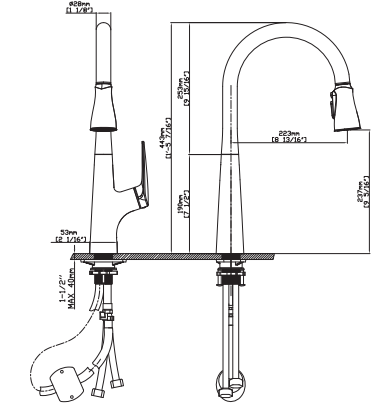

Oil rubbed bronze

BRASS KITCHEN FAUCETS

MODEL NO. **K570 01 011**

FEATURES

- Pull out kitchen faucet
- Solid brass construction
- Ceramic cartridge
- Chrome finish

MAIN DIMENSIONS

- Height: 18 1/2"
- Spout reach: 8 3/4"
- Spout height: 10 3/8"

SPRAY HEAD FUNCTION

MODEL NO. **K572 01 011**

FEATURES

- Pull out kitchen faucet
- Brass water way
- Ceramic cartridge
- Chrome finish

MAIN DIMENSIONS

- Height: 1'-5 7/16"
- Spout reach: 8 13/16"
- Spout height: 9 5/16"

SPRAY HEAD FUNCTION

MODEL NO. **K568 01 011**

FEATURES

- Pull out kitchen faucet
- Brass water way
- Ceramic cartridge
- Chrome finish

MAIN DIMENSIONS

- Height: 16 9/16"
- Spout reach: 8 7/16"
- Spout height: 8 7/8"