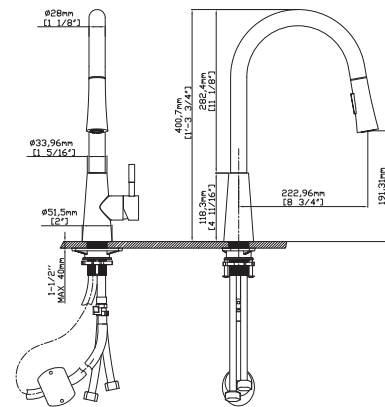

MODEL NO. **K127W 0316 2**

FEATURES

- Single control kitchen faucet
- 304 Stainless steel material
- Ceramic cartridge
- Satin finish

MAIN DIMENSIONS

- Height: 1'-2 1/2"
- Spout reach: 8"
- Spout height: 10 3/16"

SPRAY HEAD FUNCTION

MODEL NO. **K115 0116 2**

FEATURES

- Pull out kitchen faucet
- 304 Stainless steel material
- Ceramic cartridge
- Satin finish

MAIN DIMENSIONS

- Height: 15 3/4"
- Spout reach: 8 3/4"
- Spout height: 7 9/16"

SPRAY HEAD FUNCTION

MODEL NO. **K670 0116 2**

FEATURES

- Pull out kitchen faucet
- 304 Stainless steel material
- Ceramic cartridge
- Satin finish

MAIN DIMENSIONS

- Height: 1'-3 1/8"
- Spout reach: 8 1/2"
- Spout height: 9 1/8"