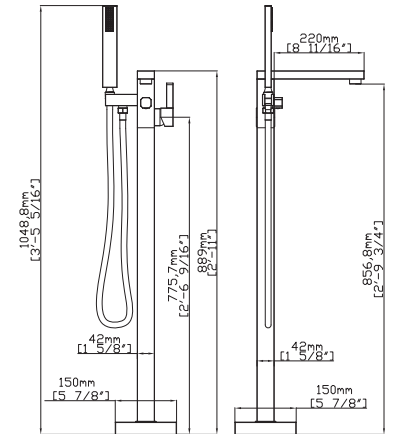

FLOOR STANDING FAUCET

MODEL NO. **S128 04 011**

FEATURES

- Floor standing bathtub faucet
- Solid brass construction
- Brass hand shower - 1 function
- Ceramic cartridge
- Chrome finish

Optional Installation Parts