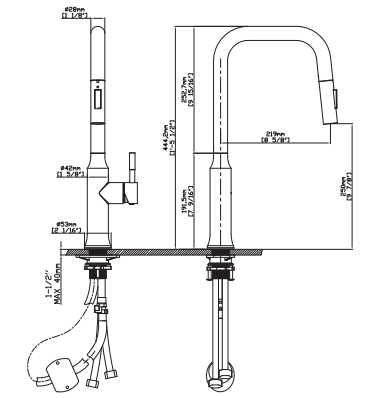

SPRAY HEAD FUNCTION

MODEL NO. **K713 01 16 2**

FEATURES

- Pull out kitchen faucet
- 304 Stainless steel material
- Ceramic cartridge
- Satin finish

MAIN DIMENSIONS

- Height: 1'-5 3/4"
- Spout reach: 8 5/8"
- Spout height: 9 3/8"

MAIN DIMENSIONS

- Height: 1'-5 1/2"
- Spout reach: 8 5/8"
- Spout height: 9 7/8"

SPRAY HEAD FUNCTION

MODEL NO. **K134 01 16 2**

FEATURES

- Pull out kitchen faucet
- 304 Stainless steel material
- Ceramic cartridge
- Satin finish