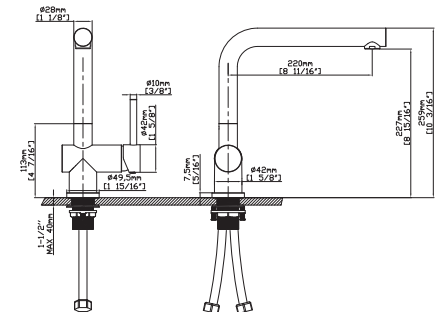

MAIN DIMENSIONS

- Height: 13 13/16"
- Spout reach: 7 13/16"
- Spout height: 10 1/2"

SPRAY HEAD FUNCTION

MODEL NO. **K135 01 16 2**

FEATURES

- Pull out kitchen faucet
- 304 Stainless steel material
- Ceramic cartridge
- Stain finish

MAIN DIMENSIONS

- Height: 11 13/64"
- Spout reach: 8 29/64"
- Spout height: 10"

SPRAY HEAD FUNCTION

MODEL NO. **K135B 03 01 2**

FEATURES

- Single control kitchen faucet
- 304 Stainless steel material
- Ceramic cartridge
- Chrome finish

MAIN DIMENSIONS

- Height: 10 3/16"
- Spout reach: 8 11/16"
- Spout height: 8 15/16"

SPRAY HEAD FUNCTION

MODEL NO. **K159 03 16 2**

FEATURES

- Single control kitchen faucet
- 304 Stainless steel material
- Ceramic cartridge
- Chrome finish