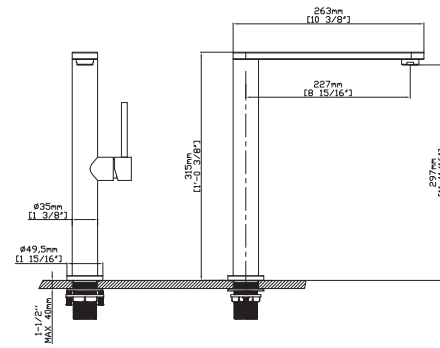

SPRAY HEAD FUNCTION