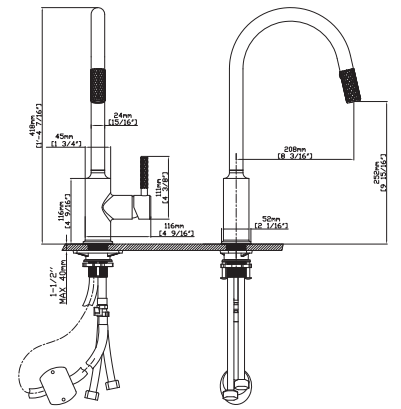

MAIN DIMENSIONS

- Height: 14 23/32"
- Spout reach: 7 43/64"
- Spout height: 6 13/16"

SPRAY HEAD FUNCTION

MODEL NO. **K534A 01 10 4**

FEATURES

- Pull out kitchen faucet
- Solid brass construction
- Ceramic cartridge
- Black+gold finish

MAIN DIMENSIONS

- Height: 16 7/16"
- Spout reach: 8 3/16"
- Spout height: 9 15/16"

SPRAY HEAD FUNCTION

MODEL NO. **K543 01 01 1**

FEATURES

- Pull out kitchen faucet
- Solid brass construction
- Ceramic cartridge
- Chrome finish