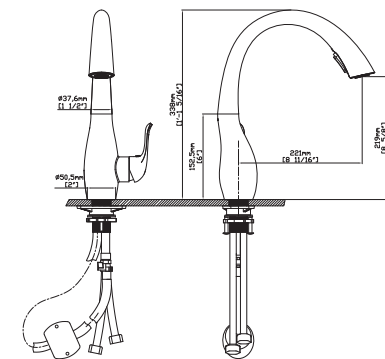

SPRAY HEAD FUNCTION