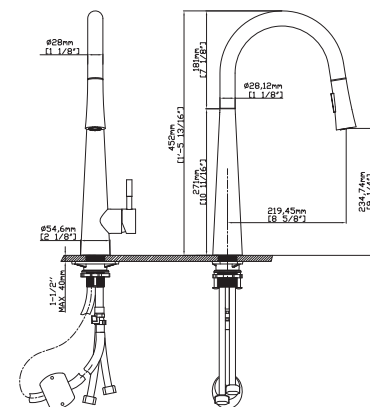

SPRAY HEAD FUNCTION

MODEL NO. **K670 0116 2**

FEATURES

- Pull out kitchen faucet
- 304 Stainless steel material
- Ceramic cartridge
- Satin finish

MAIN DIMENSIONS

- Height: 1'-3 1/8"
- Spout reach: 8 1/2"
- Spout height: 9 1/8"

MAIN DIMENSIONS

- Height: 17 13/16"
- Spout reach: 8 5/8"
- Spout height: 9 1/4"

SPRAY HEAD FUNCTION

MODEL NO. **K671 0116 2**

FEATURES

- Pull out kitchen faucet
- 304 Stainless steel material
- Ceramic cartridge
- Matt black finish