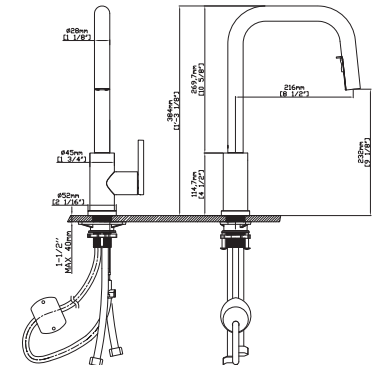

SPRAY HEAD FUNCTION