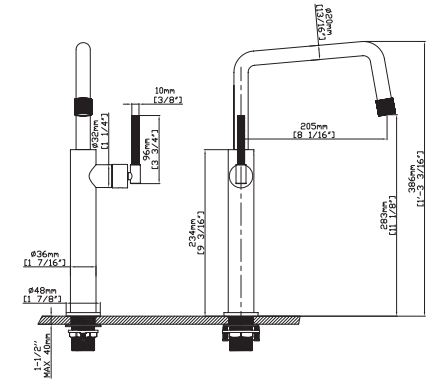

SPRAY HEAD FUNCTION