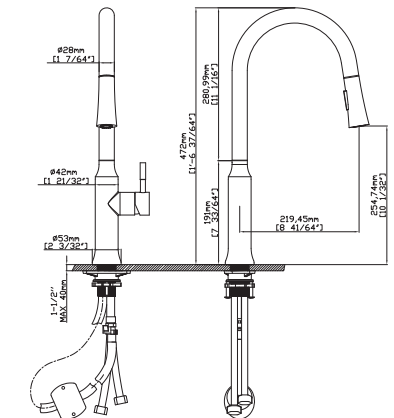

MAIN DIMENSIONS

- Height: 1'-5 1/2"
- Spout reach: 8 5/8"
- Spout height: 9 7/8"

SPRAY HEAD FUNCTION

MODEL NO. **K134 01 16 2**

FEATURES

- Pull out kitchen faucet
- 304 Stainless steel material
- Ceramic cartridge
- Satin finish

MAIN DIMENSIONS

- Height: 18 37/64"
- Spout reach: 8 41/64"
- Spout height: 10 1/32"

SPRAY HEAD FUNCTION

MODEL NO. **K639 01 16 2**

FEATURES

- Pull out kitchen faucet
- 304 Stainless steel material
- Ceramic cartridge
- Satin finish