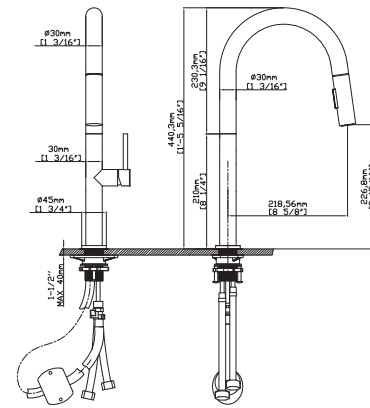

FEATURES

- Pull out kitchen faucet
- 304 Stainless steel material
- Ceramic cartridge
- Satin finish

MAIN DIMENSIONS

- Height: 17 5/16"
- Spout reach: 8 5/8"
- Spout height: 8 15/16"

SPRAY HEAD FUNCTION

STAINLESS STEEL FAUCET

MODEL NO. **K127W 0316 2**

FEATURES

- Single control kitchen faucet
- 304 Stainless steel material
- Ceramic cartridge
- Satin finish

MAIN DIMENSIONS

- Height: 1'-2 1/2"
- Spout reach: 8"
- Spout height: 10 3/16"