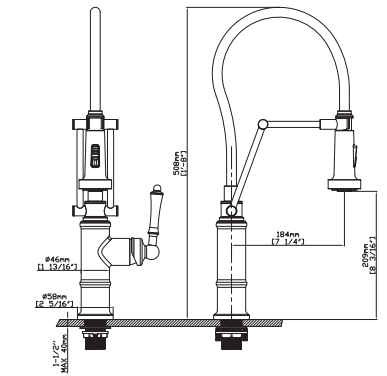

SPRAY HEAD FUNCTION