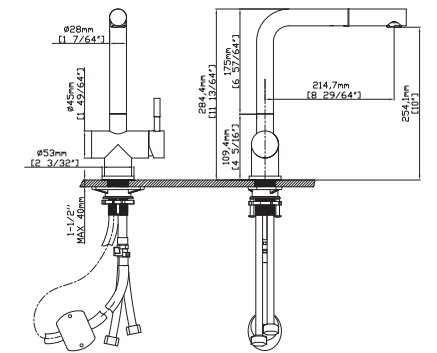

MAIN DIMENSIONS

- Height: 16 1/32"
- Spout reach: 8 41/64"
- Spout height: 11 13/16"

SPRAY HEAD FUNCTION

MODEL NO. **K128 03 16 2**

FEATURES

- Single control kitchen faucet
- 304 Stainless steel material
- Ceramic cartridge
- Satin finish

MAIN DIMENSIONS

- Height: 13 13/16"
- Spout reach: 7 13/16"
- Spout height: 10 1/2"

SPRAY HEAD FUNCTION

MODEL NO. **K135 01 16 2**

FEATURES

- Pull out kitchen faucet
- 304 Stainless steel material
- Ceramic cartridge
- Stain finish

MAIN DIMENSIONS

- Height: 11 13/64"
- Spout reach: 8 29/64"
- Spout height: 10"

SPRAY HEAD FUNCTION

MODEL NO. **K135B 03 01 2**

FEATURES

- Single control kitchen faucet
- 304 Stainless steel material
- Ceramic cartridge
- Chrome finish