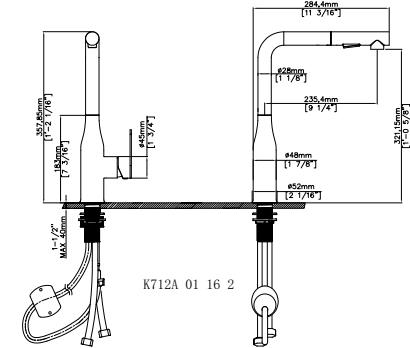

SPRAY HEAD FUNCTION

MODEL NO. **K712A 01 01 2**

FEATURES

- Pull out kitchen faucet
- 304 Stainless steel material
- Ceramic cartridge
- Chrome finish

MAIN DIMENSIONS

- Height: 1'-2 1/16"
- Spout reach: 9 1/4"
- Spout height: 1'-0 5/8"

SPRAY HEAD FUNCTION

MODEL NO. **K713 01 16 2**

FEATURES

- Pull out kitchen faucet
- 304 Stainless steel material
- Ceramic cartridge
- Satin finish

MAIN DIMENSIONS

- Height: 1'-5 3/4"
- Spout reach: 8 5/8"
- Spout height: 9 3/8"