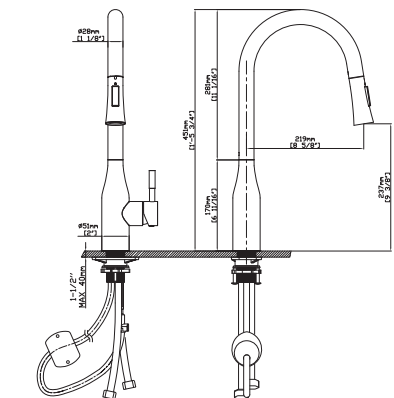

MAIN DIMENSIONS

- Height: 1'-5 1/2"
- Spout reach: 8 5/8"
- Spout height: 9 7/8"

SPRAY HEAD FUNCTION

MODEL NO. **K134 01 16 2**

FEATURES

- Pull out kitchen faucet
- 304 Stainless steel material
- Ceramic cartridge
- Satin finish

MAIN DIMENSIONS

- Height: 18 37/64"
- Spout reach: 8 41/64"
- Spout height: 10 1/32"

SPRAY HEAD FUNCTION

MODEL NO. **K639 01 16 2**

FEATURES

- Pull out kitchen faucet
- 304 Stainless steel material
- Ceramic cartridge
- Satin finish

MAIN DIMENSIONS

- Height: 1'-5 3/4"
- Spout reach: 8 5/8"
- Spout height: 9 3/8"

SPRAY HEAD FUNCTION

STAINLESS STEEL FAUCET

MODEL NO. **K163A 0116 2**

FEATURES

- Pull out kitchen faucet
- 304 Stainless steel material
- Ceramic cartridge
- Satin finish

MAIN DIMENSIONS

- Height: 16 5/32"
- Spout reach: 8 3/4"
- Spout height: 8 7/64"

SPRAY HEAD FUNCTION

MODEL NO. **K163 0116 2**

FEATURES

- Pull out kitchen faucet
- 304 Stainless steel material
- Ceramic cartridge
- Satin finish