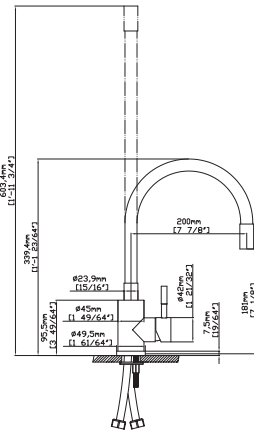

SPRAY HEAD FUNCTION

SILICONE TUBE OPTIONAL COLORS