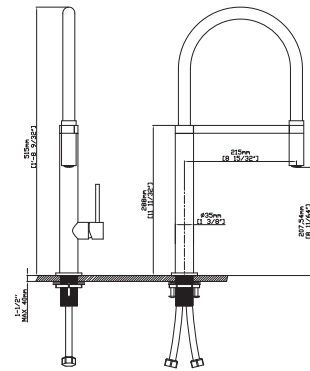

SPRAY HEAD FUNCTION

MODEL NO. **K674M 02 16 2**

FEATURES

- Pull down kitchen faucet
- 304 Stainless steel material
- Ceramic cartridge
- Satin finish

MAIN DIMENSIONS

- Height: 1'-6 1/4"
- Spout reach: 7 9/16"
- Spout height: 8 9/16"