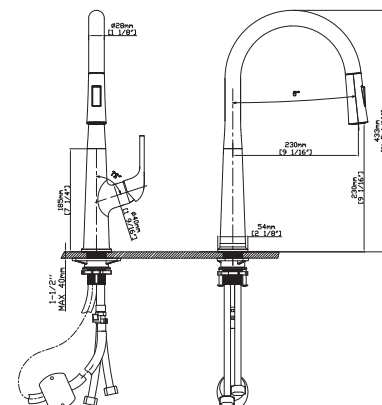

SPRAY HEAD FUNCTION

MODEL NO. **K624 01 011**

FEATURES

- Pull out kitchen faucet
- Solid brass construction
- Ceramic cartridge
- Chrome finish

MAIN DIMENSIONS

- Height: 14 1/4"
- Spout reach: 9 3/4"
- Spout height: 9 5/16"

SPRAY HEAD FUNCTION

MODEL NO. **K569 01 011**

FEATURES

- Pull out kitchen faucet
- Brass water way
- Ceramic cartridge
- Chrome finish

MAIN DIMENSIONS

- Height: 16 9/16"
- Spout reach: 8 7/16"
- Spout height: 8 7/8"

SPRAY HEAD FUNCTION

MODEL NO. **K114 01 011**

FEATURES

- Pull out kitchen faucet
- Solid brass construction
- Ceramic cartridge
- Chrome finish

MAIN DIMENSIONS

- Height: 16 1/32"
- Spout reach: 8 5/8"
- Spout height: 11 13/16"