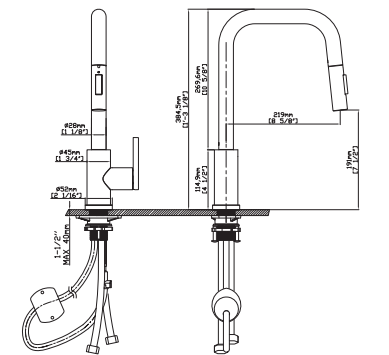

SPRAY HEAD FUNCTION