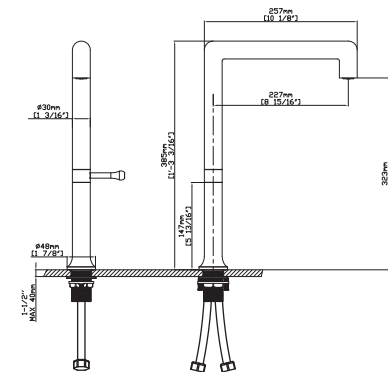

SPRAY HEAD FUNCTION