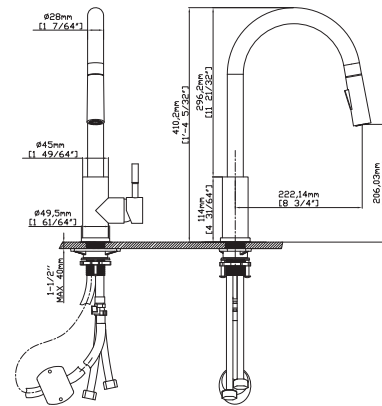

MAIN DIMENSIONS

- Height: 1'-5 1/2"
- Spout reach: 8 5/8"
- Spout height: 9 7/8"

SPRAY HEAD FUNCTION

MODEL NO. **K134 01 16 2**

FEATURES

- Pull out kitchen faucet
- 304 Stainless steel material
- Ceramic cartridge
- Satin finish

MAIN DIMENSIONS

- Height: 18 37/64"
- Spout reach: 8 41/64"
- Spout height: 10 1/32"

SPRAY HEAD FUNCTION

MODEL NO. **K639 01 16 2**

FEATURES

- Pull out kitchen faucet
- 304 Stainless steel material
- Ceramic cartridge
- Satin finish

MAIN DIMENSIONS

- Height: 1'-5 3/4"
- Spout reach: 8 5/8"
- Spout height: 9 3/8"

SPRAY HEAD FUNCTION

STAINLESS STEEL FAUCET

MODEL NO. **K163A 0116 2**

FEATURES

- Pull out kitchen faucet
- 304 Stainless steel material
- Ceramic cartridge
- Satin finish

MAIN DIMENSIONS

- Height: 16 5/32"
- Spout reach: 8 3/4"
- Spout height: 8 7/64"

SPRAY HEAD FUNCTION

MODEL NO. **K163 0116 2**

FEATURES

- Pull out kitchen faucet
- 304 Stainless steel material
- Ceramic cartridge
- Satin finish