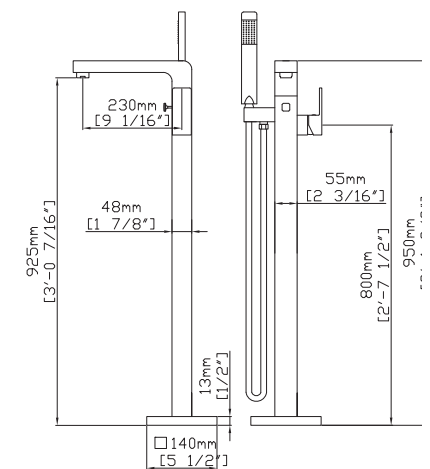

Optional Installation Parts

5 Years
Quality guarantee

ADA
Compliant

CEC
Compliant

cUPC
Compliant

NSF Low Lead
Certified

Meets EPA
WaterSense Standards