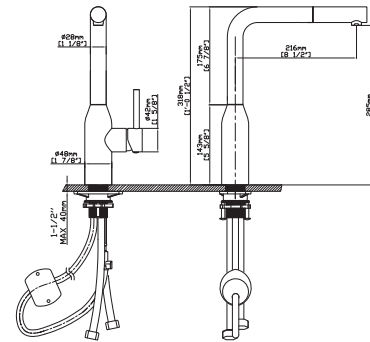

SPRAY HEAD FUNCTION

MODEL NO. **K672 01 16 2**

FEATURES

- Pull out kitchen faucet
- 304 Stainless steel material
- Ceramic cartridge
- Satin finish

MAIN DIMENSIONS

- Height: 1'0 1/2"
- Spout reach: 8 1/2"
- Spout height: 11 3/16"

SPRAY HEAD FUNCTION

MODEL NO. **K640 01 16 2**

FEATURES

- Pull down kitchen faucet
- 304 Stainless steel material
- Ceramic cartridge
- Satin finish

MAIN DIMENSIONS

- Height: 1'-5 1/4"
- Spout reach: 8 7/8"
- Spout height: 11 7/8"