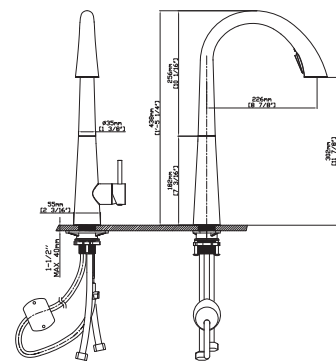

SPRAY HEAD FUNCTION

MODEL NO. **K672 01 16 2**

FEATURES

- Pull out kitchen faucet
- 304 Stainless steel material
- Ceramic cartridge
- Satin finish

MAIN DIMENSIONS

- Height: 1'0 1/2"
- Spout reach: 8 1/2"
- Spout height: 11 3/16"

SPRAY HEAD FUNCTION

MODEL NO. **K640 01 16 2**

FEATURES

- Pull down kitchen faucet
- 304 Stainless steel material
- Ceramic cartridge
- Satin finish

MAIN DIMENSIONS

- Height: 1'-5 1/4"
- Spout reach: 8 7/8"
- Spout height: 11 7/8"

SPRAY HEAD FUNCTION

STAINLESS STEEL FAUCET

MODEL NO. **K712 01 16 2**

FEATURES

- Pull out kitchen faucet
- 304 Stainless steel material
- Ceramic cartridge
- Satin finish

MAIN DIMENSIONS

- Height: 1'-2 1/16"
- Spout reach: 10 3/16"
- Spout height: 1'-0 3/4"

SPRAY HEAD FUNCTION

MODEL NO. **K712A 01 01 2**

FEATURES

- Pull out kitchen faucet
- 304 Stainless steel material
- Ceramic cartridge
- Chrome finish

MAIN DIMENSIONS

- Height: 1'-2 1/16"
- Spout reach: 9 1/4"
- Spout height: 1'-0 5/8"