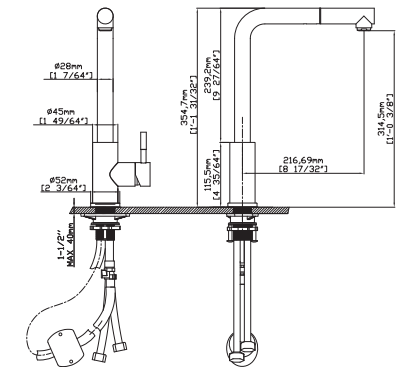

MAIN DIMENSIONS

- Height: 15 3/8"
- Spout reach: 8 39/64"
- Spout height: 7 1/64"

SPRAY HEAD FUNCTION

Magnetic Docking OPTIONAL FUNCTION **Touch Sensor** OPTIONAL FUNCTION

STAINLESS STEEL FAUCET

MODEL NO. **K185 0116 2**

FEATURES

- Pull out kitchen faucet
- 304 Stainless steel material
- Ceramic cartridge
- Satin finish

MAIN DIMENSIONS

- Height: 13 31/32"
- Spout reach: 8 17/32"
- Spout height: 12 49/64"

SPRAY HEAD FUNCTION

MODEL NO. **K165 0116 2**

FEATURES

- Pull out kitchen faucet
- 304 Stainless steel material
- Ceramic cartridge
- Satin finish

MAIN DIMENSIONS

- Height: 1'-5 3/4"
- Spout reach: 8 5/8"
- Spout height: 9 7/16"