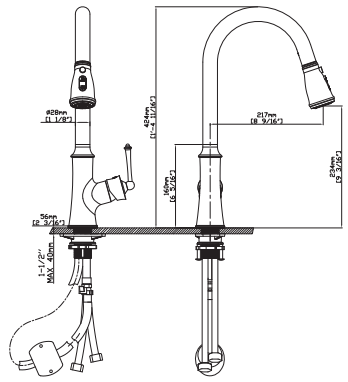

MODEL NO. **K672 01 43 2**

STAINLESS STEEL FAUCET

MODEL NO. **K992 01 16 2**

FEATURES

- Pull out kitchen faucet
- 304 Stainless steel material
- Ceramic cartridge
- Satin finish

MAIN DIMENSIONS

- Height: 1'-6 1/16"
- Spout reach: 8 5/16"
- Spout height: 10 1/2"

SPRAY HEAD FUNCTION

MODEL NO. **K993 01 16 2**

FEATURES

- Pull out kitchen faucet
- 304 Stainless steel material
- Ceramic cartridge
- Satin finish

MAIN DIMENSIONS

- Height: 1'-4 11/16"
- Spout reach: 8 9/16"
- Spout height: 9 3/16"

SPRAY HEAD FUNCTION

MODEL NO. **K994 01 16 2**

FEATURES

- Pull out kitchen faucet
- 304 Stainless steel material
- Ceramic cartridge
- Satin finish

MAIN DIMENSIONS

- Height: 1'-1 5/16"
- Spout reach: 8 11/16"
- Spout height: 8 5/8"