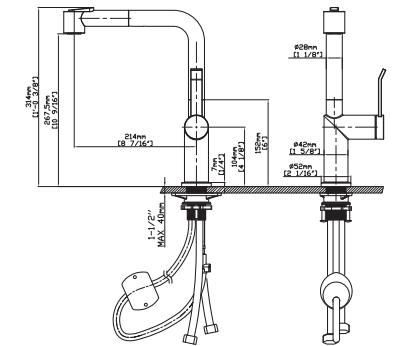

BRASS KITCHEN FAUCETS

MODEL NO. **K659 01 04 5**

FEATURES

- Pull out kitchen faucet
- Zinc Alloy
- Ceramic cartridge
- Black+chrome finish

MAIN DIMENSIONS

- Height: 1'-0 3/8"
- Spout reach: 8 7/16"
- Spout height: 10 9/16"

SPRAY HEAD FUNCTION

MODEL NO. **K657 01 04 5**

FEATURES

- Pull out kitchen faucet
- Zinc Alloy
- Ceramic cartridge
- Black+chrome finish

MAIN DIMENSIONS

- Height: 1'1 1/2"
- Spout reach: 8 11/16"
- Spout height: 1'