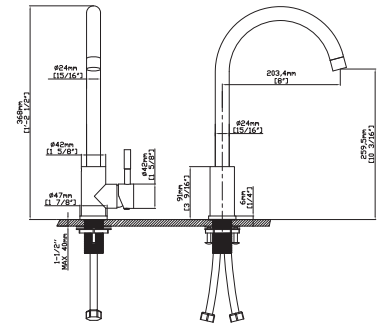

FEATURES

- Pull out kitchen faucet
- 304 Stainless steel material
- Ceramic cartridge
- Satin finish

MAIN DIMENSIONS

- Height: 17 5/16"
- Spout reach: 8 5/8"
- Spout height: 8 15/16"

SPRAY HEAD FUNCTION

STAINLESS STEEL FAUCET

MODEL NO. **K127W 0316 2**

FEATURES

- Single control kitchen faucet
- 304 Stainless steel material
- Ceramic cartridge
- Satin finish

MAIN DIMENSIONS

- Height: 1'-2 1/2"
- Spout reach: 8"
- Spout height: 10 3/16"

SPRAY HEAD FUNCTION

MODEL NO. **K115 0116 2**

FEATURES

- Pull out kitchen faucet
- 304 Stainless steel material
- Ceramic cartridge
- Satin finish

MAIN DIMENSIONS

- Height: 15 3/4"
- Spout reach: 8 3/4"
- Spout height: 7 9/16"