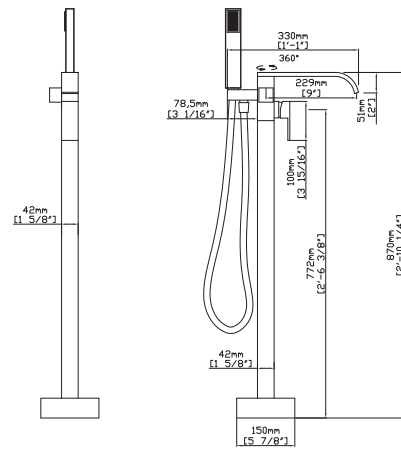

- Floor standing bathtub faucet
- Solid brass construction
- Brass hand shower - 1 function
- Ceramic cartridge
- Chrome finish

Optional Installation Parts

MODEL NO. **SF574 12 01 2**

FEATURES

- Floor standing bathtub faucet
- Solid brass construction
- Brass hand shower - 1 function
- Ceramic cartridge
- Chrome finish