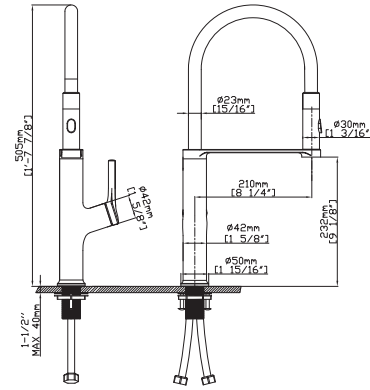

SPRAY HEAD FUNCTION