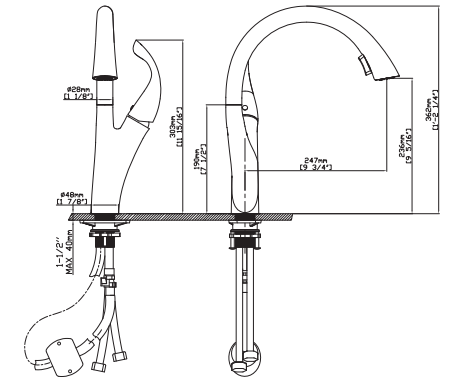

SPRAY HEAD FUNCTION

MODEL NO. **K568 01 011**

FEATURES

- Pull out kitchen faucet
- Brass water way
- Ceramic cartridge
- Chrome finish

MAIN DIMENSIONS

- Height: 16 9/16"
- Spout reach: 8 7/16"
- Spout height: 8 7/8"

SPRAY HEAD FUNCTION

MODEL NO. **K624 01 011**

FEATURES

- Pull out kitchen faucet
- Solid brass construction
- Ceramic cartridge
- Chrome finish

MAIN DIMENSIONS

- Height: 14 1/4"
- Spout reach: 9 3/4"
- Spout height: 9 5/16"

SPRAY HEAD FUNCTION

MODEL NO. **K569 01 011**

FEATURES

- Pull out kitchen faucet
- Brass water way
- Ceramic cartridge
- Chrome finish

MAIN DIMENSIONS

- Height: 16 9/16"
- Spout reach: 8 7/16"
- Spout height: 8 7/8"