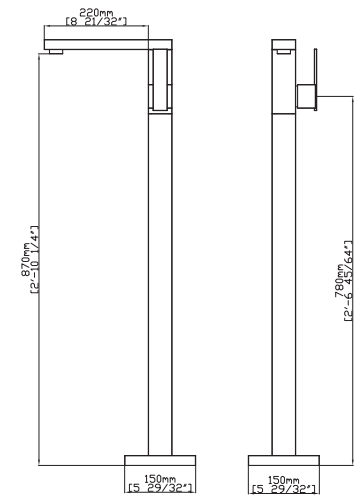

MODEL NO. **S280 04 011**

FEATURES

- Floor standing bathtub faucet
- Solid brass construction
- Ceramic cartridge
- Chrome finish

Optional Installation Parts

MODEL NO. **SF504 12 011**

FEATURES

- Floor standing bathtub faucet
- Solid brass construction
- Brass hand shower - 1 function
- Ceramic cartridge
- Chrome finish