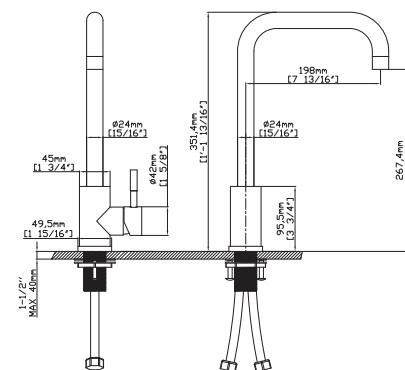

MAIN DIMENSIONS

- Height: 12 17/32"
- Spout reach: 8 37/64"
- Spout height: 11 23/64"

SPRAY HEAD FUNCTION

MODEL NO. **K114 01 16 2**

FEATURES

- Pull out kitchen faucet
- 304 Stainless steel material
- Ceramic cartridge
- Matt black finish

MAIN DIMENSIONS

- Height: 16 1/32"
- Spout reach: 8 41/64"
- Spout height: 11 13/16"

SPRAY HEAD FUNCTION

MODEL NO. **K128 03 16 2**

FEATURES

- Single control kitchen faucet
- 304 Stainless steel material
- Ceramic cartridge
- Satin finish

MAIN DIMENSIONS

- Height: 13 13/16"
- Spout reach: 7 13/16"
- Spout height: 10 1/2"

SPRAY HEAD FUNCTION

MODEL NO. **K135 01 16 2**

FEATURES

- Pull out kitchen faucet
- 304 Stainless steel material
- Ceramic cartridge
- Stain finish