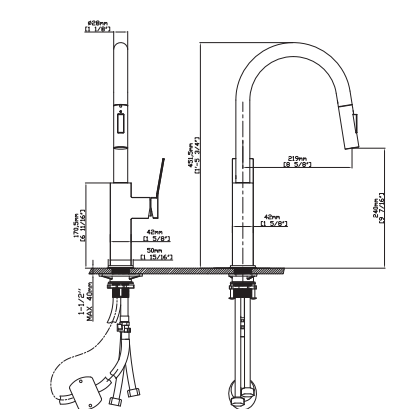

FEATURES

- Pull out kitchen faucet
- 304 Stainless steel material
- Ceramic cartridge
- Satin finish

MAIN DIMENSIONS

- Height: 13 31/32"
- Spout reach: 8 17/32"
- Spout height: 12 49/64"

SPRAY HEAD FUNCTION

MODEL NO. **K165 0116 2**

FEATURES

- Pull out kitchen faucet
- 304 Stainless steel material
- Ceramic cartridge
- Satin finish

MAIN DIMENSIONS

- Height: 1'-5 3/4"
- Spout reach: 8 5/8"
- Spout height: 9 7/16"

SPRAY HEAD FUNCTION

MODEL NO. **K623 01 31 2**

FEATURES

- Pull out kitchen faucet
- 304 Stainless steel material
- Ceramic cartridge
- Matt black finish

MAIN DIMENSIONS

- Height: 18 5/16"
- Spout reach: 8 7/16"
- Spout height: 6 1/2"