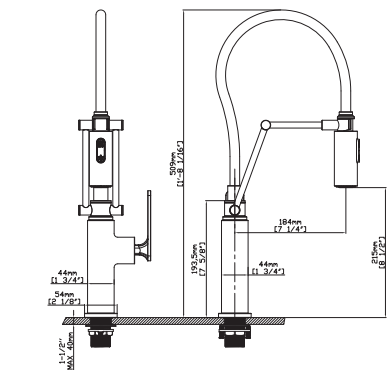

SPRAY HEAD FUNCTION