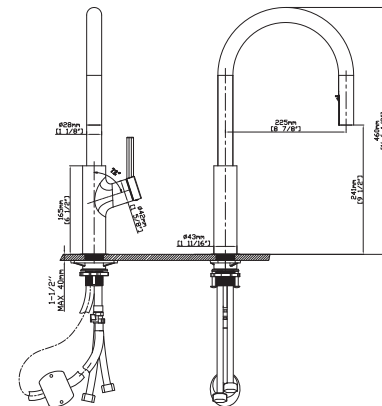

SPRAY HEAD FUNCTION

MODEL NO. **K568 01 011**

FEATURES

- Pull out kitchen faucet
- Brass water way
- Ceramic cartridge
- Chrome finish

MAIN DIMENSIONS

- Height: 16 9/16"
- Spout reach: 8 7/16"
- Spout height: 8 7/8"

SPRAY HEAD FUNCTION

MODEL NO. **K624 01 011**

FEATURES

- Pull out kitchen faucet
- Solid brass construction
- Ceramic cartridge
- Chrome finish

MAIN DIMENSIONS

- Height: 14 1/4"
- Spout reach: 9 3/4"
- Spout height: 9 5/16"