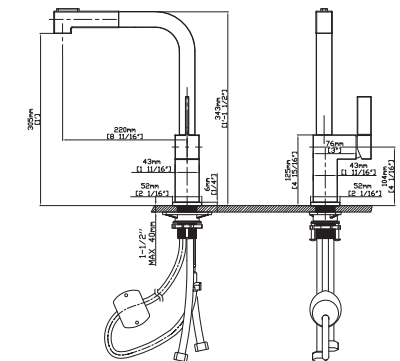

SPRAY HEAD FUNCTION