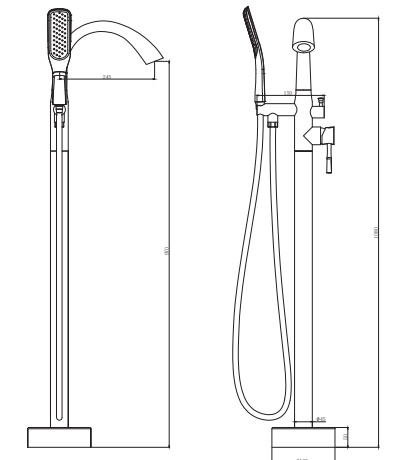

MODEL NO. **S125 04 01 1**

FEATURES

- Floor standing bathtub faucet
- Solid brass construction
- Brass hand shower - 1 function
- Ceramic cartridge
- Chrome finish

Optional Installation Parts

MODEL NO. **S123 04 01 1**

FEATURES

- Floor standing bathtub faucet
- Solid brass construction
- ABS hand shower - 1 function
- Ceramic cartridge
- Chrome finish

Optional Installation Parts

MODEL NO. **SF285 12 01 2**

FEATURES

- Floor standing bathtub faucet
- Solid brass construction
- Brass hand shower - 1 function
- Ceramic cartridge
- Chrome finish

Optional Installation Parts

MODEL NO. **SF001 12 01 1**

FEATURES

- Floor standing bathtub faucet
- Solid brass construction
- Brass hand shower - 1 function
- Ceramic cartridge
- Chrome finish

Optional Installation Parts