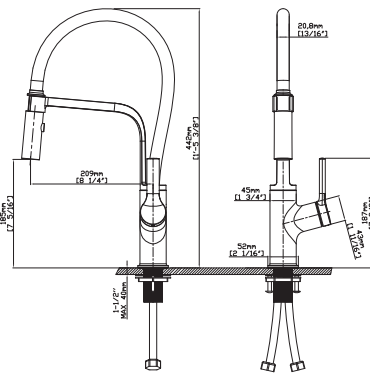

SPRAY HEAD FUNCTION