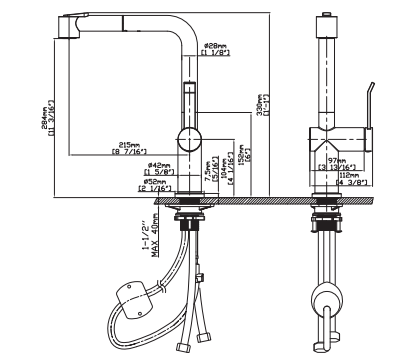

SPRAY HEAD FUNCTION