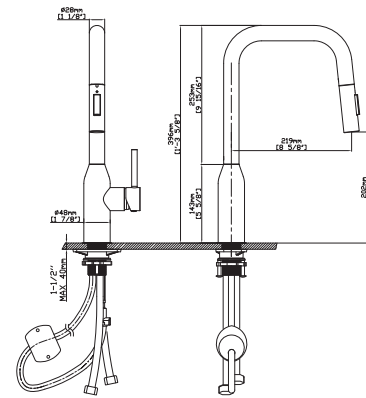

STAINLESS STEEL FAUCET

MODEL NO. **K672C 01 31 2**

FEATURES

- Pull down kitchen faucet
- 304 Stainless steel material
- Ceramic cartridge
- Matt black finish

MAIN DIMENSIONS

- Height: 1'-3 5/8"
- Spout reach: 8 5/8"
- Spout height: 7 15/16"

SPRAY HEAD FUNCTION

MODEL NO. **K672 01 16 2**

FEATURES

- Pull out kitchen faucet
- 304 Stainless steel material
- Ceramic cartridge
- Satin finish

MAIN DIMENSIONS

- Height: 1'0 1/2"
- Spout reach: 8 1/2"
- Spout height: 11 3/16"