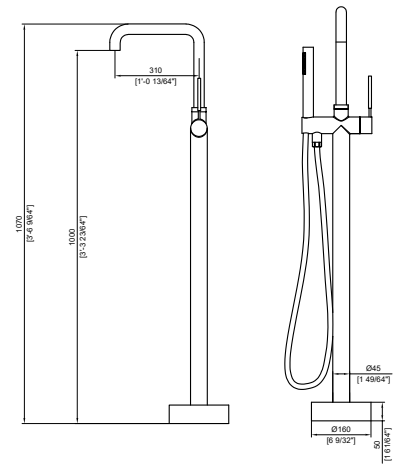

- Floor standing bathtub faucet
- Solid brass construction
- Brass hand shower - 1 function
- Ceramic cartridge
- Chrome finish

Optional Installation Parts

MODEL NO. **SF574 12 01 2**

FEATURES

- Floor standing bathtub faucet
- Solid brass construction
- Brass hand shower - 1 function
- Ceramic cartridge
- Chrome finish

Optional Installation Parts

MODEL NO. **SF575 12 01 2**

FEATURES

- Floor standing bathtub faucet
- Solid brass construction
- Brass hand shower - 1 function
- Ceramic cartridge
- Chrome finish

Optional Installation Parts