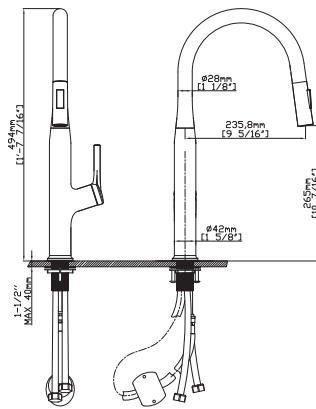

MAIN DIMENSIONS

- Height: 14 23/32"
- Spout reach: 7 43/64"
- Spout height: 6 13/16"

SPRAY HEAD FUNCTION

MODEL NO. **K534A 01 10 4**

FEATURES

- Pull out kitchen faucet
- Solid brass construction
- Ceramic cartridge
- Black+gold finish

MAIN DIMENSIONS

- Height: 16 7/16"
- Spout reach: 8 3/16"
- Spout height: 9 15/16"

SPRAY HEAD FUNCTION

MODEL NO. **K543 01 01 1**

FEATURES

- Pull out kitchen faucet
- Solid brass construction
- Ceramic cartridge
- Chrome finish

MAIN DIMENSIONS

- Height: 19 7/16"
- Spout reach: 9 5/16"
- Spout height: 10 7/16"

SPRAY HEAD FUNCTION

MODEL NO. **K277 01 01 1**

FEATURES

- Pull out kitchen faucet
- Solid brass construction
- Ceramic cartridge
- Chrome finish