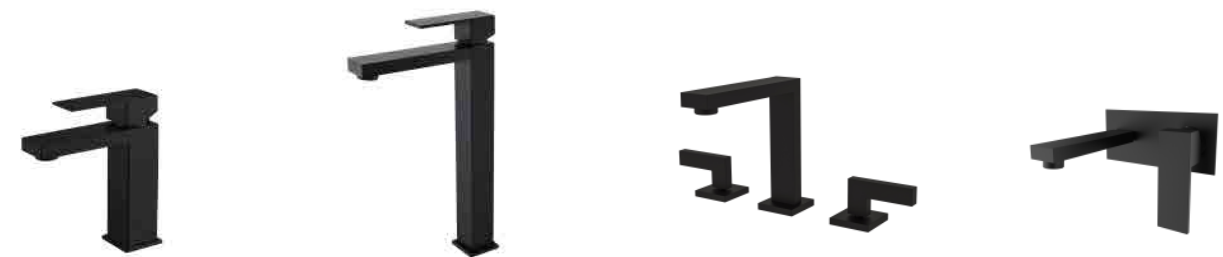

Single Function Concealed Shower Set

NO.S008 21 31 1
Matt black finish
304 Stainless steel material

Two Function Concealed Shower Set

NO.S008 16 31 1
Matt black finish
304 Stainless steel material

Three Function Concealed Shower Set

NO.S008A 03 31 1
Matt black finish
304 Stainless steel material

Floor Standing Faucet

NO.SF282A 12 31 8
Matt black finish
Solid brass+SUS304

Wall Mounted Bathtub Faucet

NO.SO596A 22 01 1
Matt black finish
Solid brass construction

Wall Mounted Bathtub Faucet

NO.SB567 12 31 1
Matt black finish
Solid brass construction

Basin Faucet

NO.B231 01 31 2
Matt black finish
304 Stainless steel

Vessel Basin Faucet

NO.B231 02 31 2
Matt black finish
304 Stainless steel

Widespread Basin Faucet

NO.B231 04 31 2
Matt black finish
304 Stainless steel

Wall Single Control Basin Faucet

NO.B231 27 31 1
Matt black finish
Solid brass construction

Single Robe Hook

NO.A119 10 31 2
Matt black finish
304 Stainless steel

Paper Holder

NO.A119 24 31 2
Matt black finish
304 Stainless steel

Towel Holder

NO.A119 04 31 2
Matt black finish
304 Stainless steel

Towel Shelf

NO.A119 03 31 2
Matt black finish
304 Stainless steel

Outlet Options

Pressure balance shower valve

Available colors