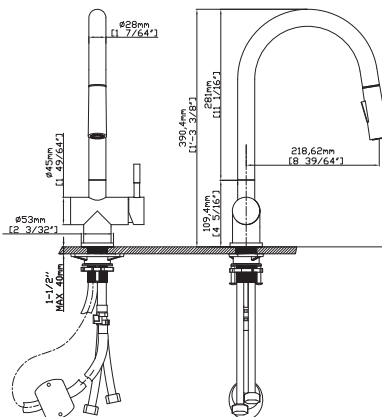

MAIN DIMENSIONS

- Height: 16 5/32"
- Spout reach: 8 3/4"
- Spout height: 8 7/64"

SPRAY HEAD FUNCTION

MODEL NO. **K163 0116 2**

FEATURES

- Pull out kitchen faucet
- 304 Stainless steel material
- Ceramic cartridge
- Satin finish

MAIN DIMENSIONS

- Height: 16 5/32"
- Spout reach: 8 49/64"
- Spout height: 8"

SPRAY HEAD FUNCTION

MODEL NO. **K133 01 31 2**

FEATURES

- Pull out kitchen faucet
- 304 Stainless steel material
- Ceramic cartridge
- Matt black finish

MAIN DIMENSIONS

- Height: 15 3/8"
- Spout reach: 8 39/64"
- Spout height: 7 1/64"

SPRAY HEAD FUNCTION

Magnetic Docking OPTIONAL FUNCTION **Touch Sensor** OPTIONAL FUNCTION

STAINLESS STEEL FAUCET

MODEL NO. **K185 0116 2**

FEATURES

- Pull out kitchen faucet
- 304 Stainless steel material
- Ceramic cartridge
- Satin finish

MAIN DIMENSIONS

- Height: 13 31/32"
- Spout reach: 8 17/32"
- Spout height: 12 49/64"

SPRAY HEAD FUNCTION