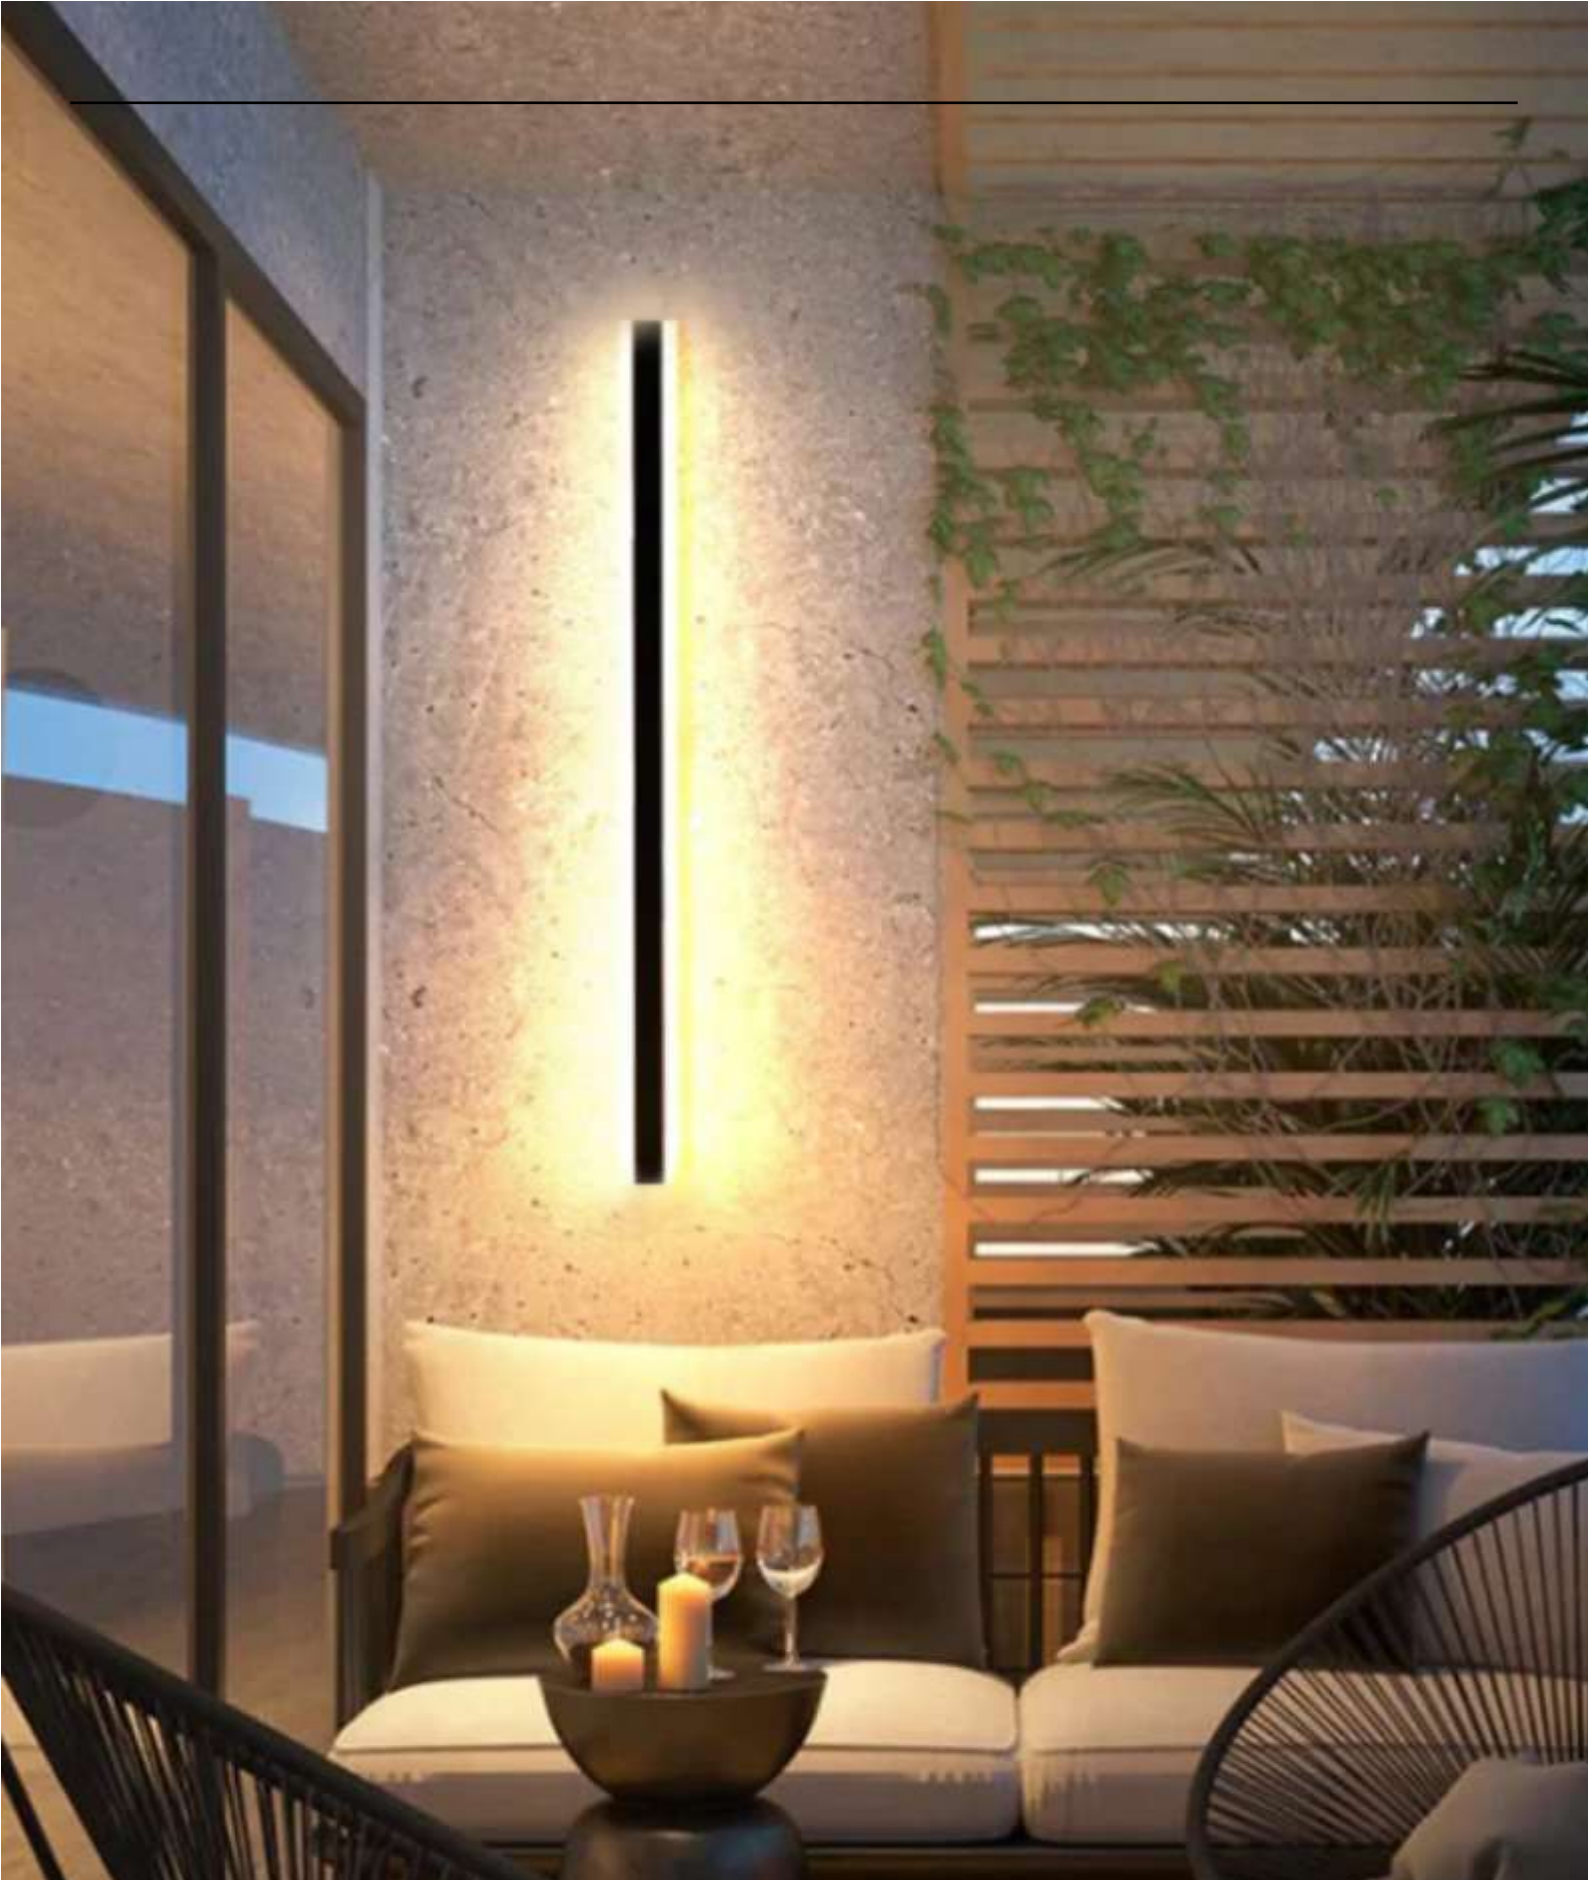

## Haylen

Led Wall Light

Transform your home into a grand entry way with Haylen, the majestic waterproof LED wall light.

# Haylen

Led Wall Light

Transform your home into a grand entryway with Haylen, the majestic **waterproof LED wall light**. Haylen has a slim and streamlined form that works with any style. Best of all, these minimalistic and stylish LED wall lights add a glowing ambiance that lights up the dark nights! If you want cool wall lights with a sleek, modern, energy-efficient design, you need Haylen.