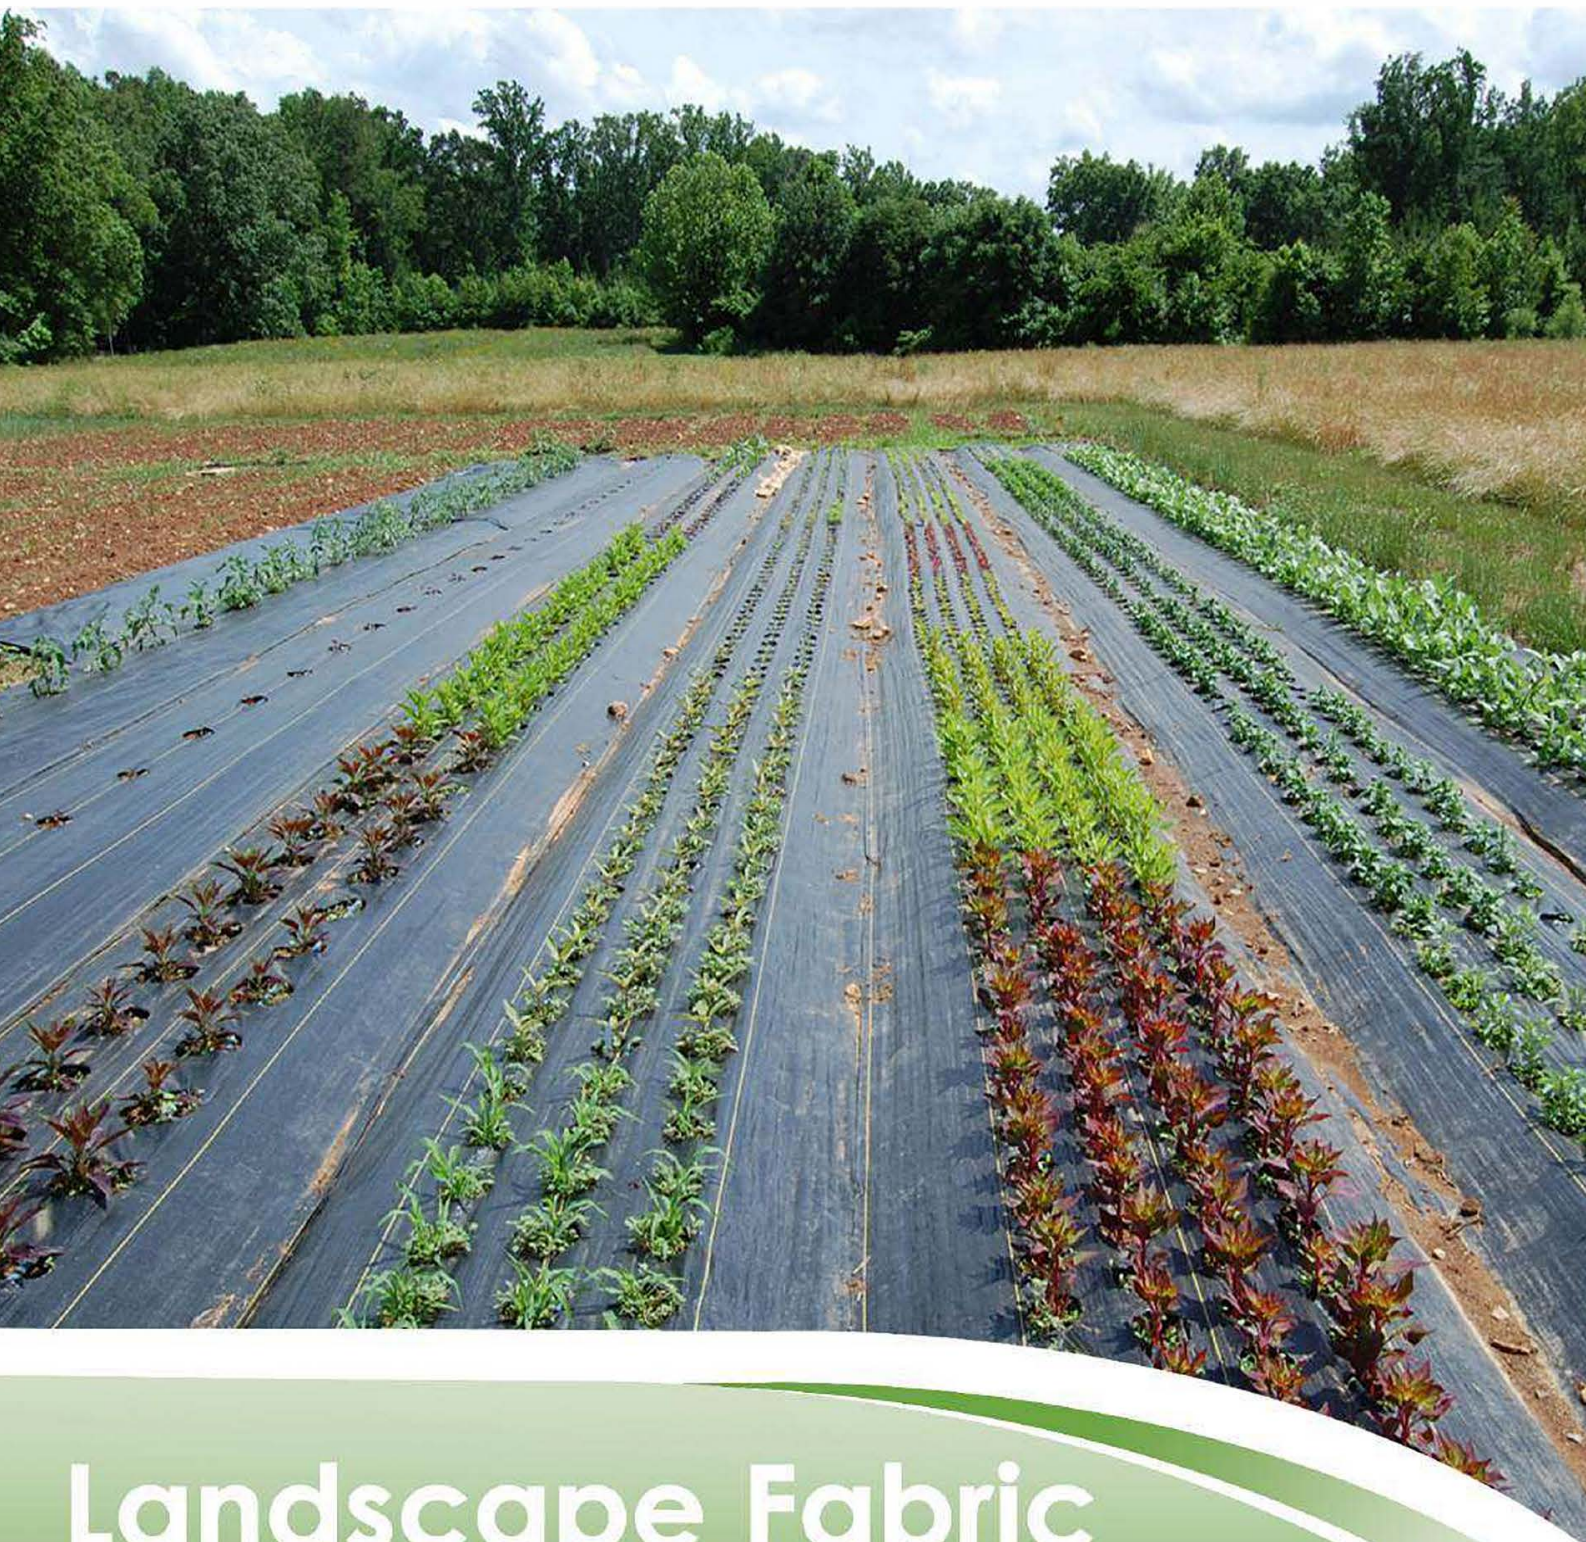

- WOVEN FABRIC
- NON-WOVEN WEEDMAT
- NON-WOVEN BLANKET
- SILT FENCE
- GEO-TEXTILE

Landscape Fabric

NON-WOVEN FABRIC

Garden Weed Barrier

PP non-woven weed barrier fabric is an easy-to-use, environmentally safe fabric that controls weeds before they start.

Product Specification

Material: 100% Virgin Polypropylene

Width: 600 mm ~2400mm (max 2.4m

Weight: 10gsm ~ 180gsm, as per request

Technics: Spun-Bonded

Product Features

- Earlier and increased harvest
- Protect against frost, snow, rain, heat, creeps, pest, birds
- Increase the growing temperature and extend the season

- WOVEN FABRIC**
- NON-WOVEN WEEDMAT**
- NON-WOVEN BLANKET**
- SILT FENCE**
- GEO-TEXTILE**

Landscape Fabric

LANDSCAPE FABRIC

LANDSCAPE FABRIC IS THE SAFE AND EASY SOLUTION TO PERMANENT WEED CONTROL, ALSO NAMED WEED MAT

ALL LANDSCAPE FABRICS ARE AVAILABLE IN BULK SIZES AND ROLLS