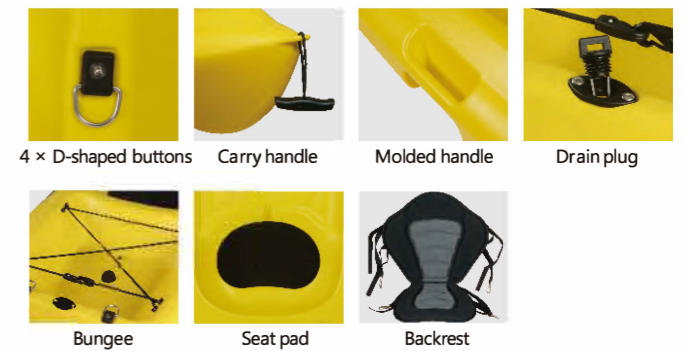

Standard Equipment

- 4 × D-shaped buttons
- Carry handle
- Drain plug
- Bungee

Optional Equipment

- 1 × Backrest
- 2 × Paddle
- 2 × Lifejacket

SF-1002 BLOW-MOLDED KAYAKS

This little kayak is responsive and stable, good for lakes, ocean bay and slow rivers. It is perfect for the kids. Includes great features like our PE padded backrest and freedom foot placement for comfortable paddling, self-bailing cup holder. The front and rear has cargo net lacing for safe storage.