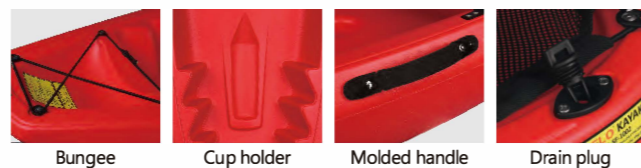

SF-1003 BLOW-MOLDED KAYAKS

This sit on top kayak was designed for fun-loving paddlers, comes with a padded backrest and sailing self-storage hatch for added storage beneath the deck, rear with cargo net cover, bow storage area with bungee cords. The stackable design make it easy to store your kayak for next summer.