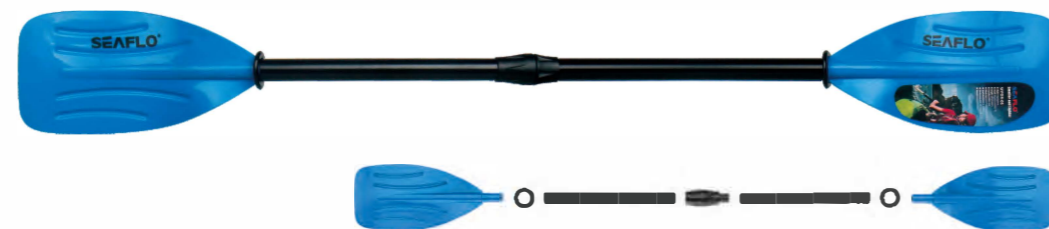

Shaft Diameter: Ø 2.8 cm (1.1")

Surface Area: 795.95 cm² (123.4 sq.in)

Shaft: Aluminum6061-T6

Blade Size Length × Width: 53.9 cm × 18.5 cm (21.2" × 7.3")

Length: 173 cm (68.11")

Weight: 920 g (2.0 Lbs)

SFPD3-01

Length: 127 cm (50.0")

Weight: 420 g (0.9 Lbs)

SFPD1-03

SPECIFICATION:

Blade: Polypropylene + 20% Fiberglass

Handle Width: 10 cm (3.9")

Shaft Diameter: Ø 2.8 cm (1.1")

Surface Area: 674.78 cm² (104.6 sq.in)