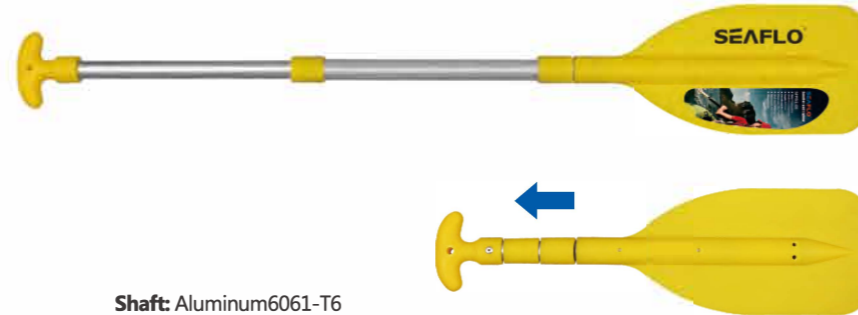

Foot area

Fin

Tail scupper

SFPD1-01

SPECIFICATION:

Blade: Polypropylene

Handle Width: 9.8 cm (3.9")

Shaft Diameter: Ø 2.5 cm / 2.7 cm (0.98" / 1.06")

Surface Area: 443.79 cm² (68.8 sq.in)

FOR CHILD

Shaft: Aluminum6061-T6

Blade Size Length × Width: 36.4 cm × 15.7 cm (14.3" × 6.18")

Adjustable Length: 53cm-107.5cm (20.9"- 42.3")

Weight: 475 g (1.0 Lbs)

SFPD1-02