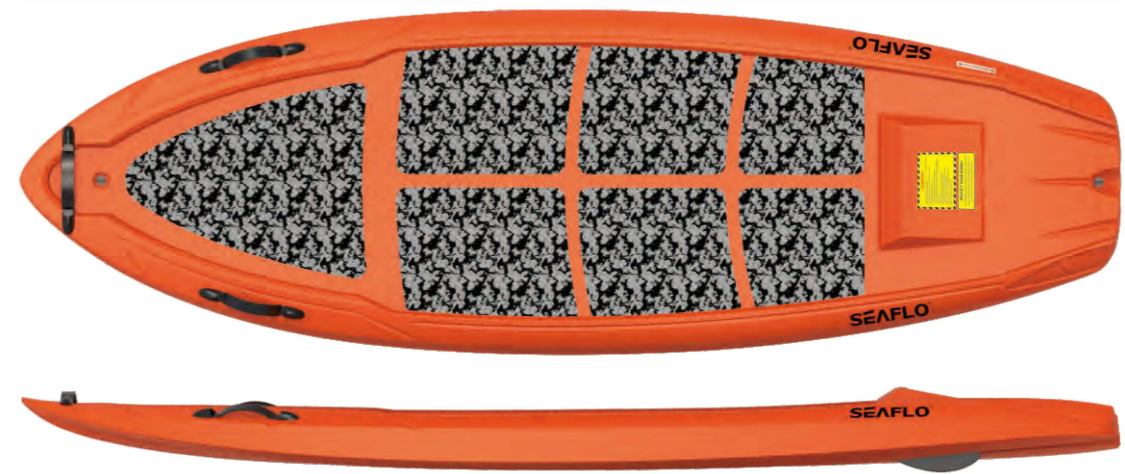

SF-S001

BLOW-MOLDED STAND UP PADDLE BOARD

This highly functional stand-up board is special designed for all ages and weights up to 125lbs. Equipped with two sides handle, anti-slip textured surface, the removable fin folds into bottom of the board for safe storage.

Foot area

Fin

Tail scupper

SF-S002

BLOW-MOLDED STAND UP PADDLE BOARD

These SUPs are multi-purpose boards designed for use in flat-water or light surf. Includes two side carry handles and a padded anti-slip deck mat that offers a secure riding experience, comes with a removable fin. It is a full workout as well, targeting your core, balance and stability, and cardio strength, also helps relieve stress.