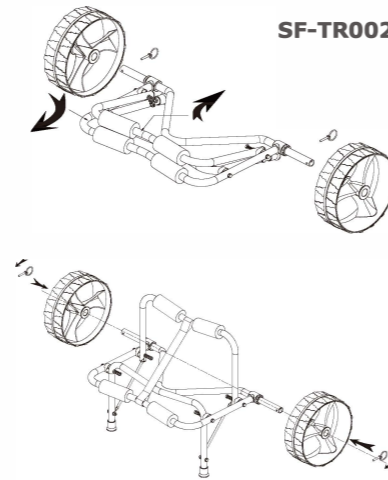

SF-TR002

SF-TR002