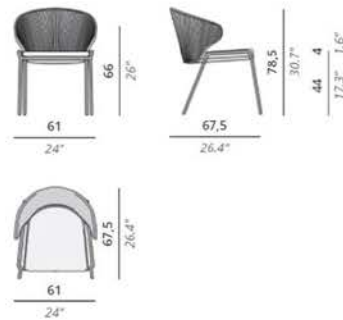

Sofa combination

Deck chair

Pedal

side chair

RNFD2007

SINGLE PRODUCT DISPLAY

SIZE AND COLOR CAN BE CUSTOMIZED

Three person sofa