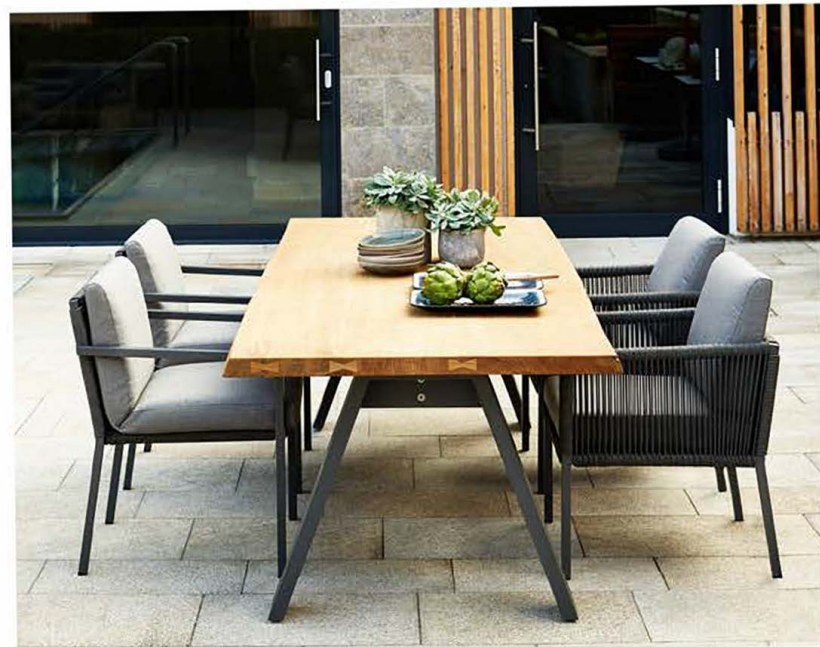

RNFD1009

SINGLE PRODUCT DISPLAY