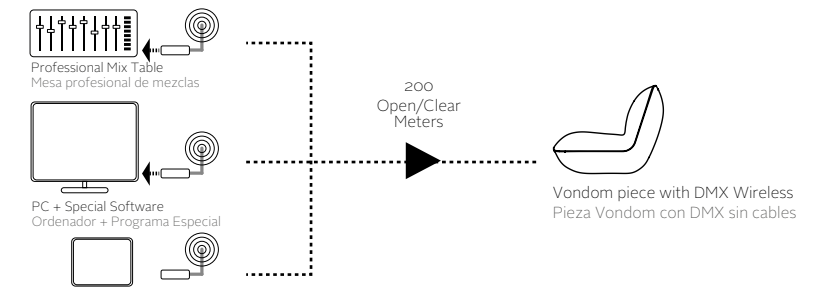

DMX WIRELESS

DMX 1024 (Digital Multiplex) is a protocol used for the electronic control for entertainment lighting, enabling communication between the table-control, their own lights and light sources. You can create customized and special environments. Allow to control every Vondom product independently or in groups.

There are 2 different DMX Wireless, depending on customer needs.

_DMX WIRELESS PROFESSIONAL XLR PACK

Vondom DMX Wireless Professional XLR you can control all LED RGB VONDOM pieces with your Mix Tables, PC+software, Domotic panels, etc.

1* DMX Wireless Standard Configuration

We will preset three separately Family products: POTS, LAMPS & FURNITURE.

2* DMX Wireless Customized Configuration

You can send us your customized special environment that you want to control independently and we will set it up.

_DMX WIRELESS HOME WIFI PACK

Vondom DMX Wireless Home Wi-Fi Pack is a WI-FI access point to control all LED RGB VONDOM items with your IOS or Android devices.

Is possible connect Home Wi-Fi controller to your home network or use these direct.

1* DMX Wireless Standard Configuration

We will preset three separately Family products: PLANTERS, LAMPS & FURNITURE.

2* DMX Wireless Customized Configuration

You can send us your customized requirements in order to control individually each item/group and we will set it up. (Max. 8 rooms).

DMX WIRELESS PROFESSIONAL XLR PACK