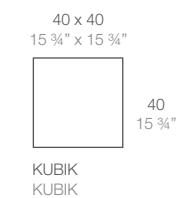

KUBIK

	Light	RGBW Led	RGBW Led DMX	RGBW Led Battery	Colgante
KUBIK	44419W	44419L	44419D	44419Y	48000X