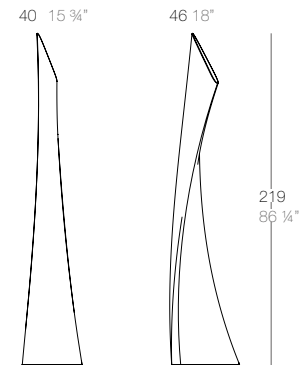

by Studio Vondom

THE SECOND LIGHT **LAMP**
ice - rgbw

SPARKLY **PROJECTS**

DRAWINGS & **DIMENSIONS**

WING

WING Lámpara
WING Lamp

	Lamp Lámpara
Light	53033W
RGBW Led	53033L
RGBW Led DMX	53033D
RGBW Led Batt.	53033Y