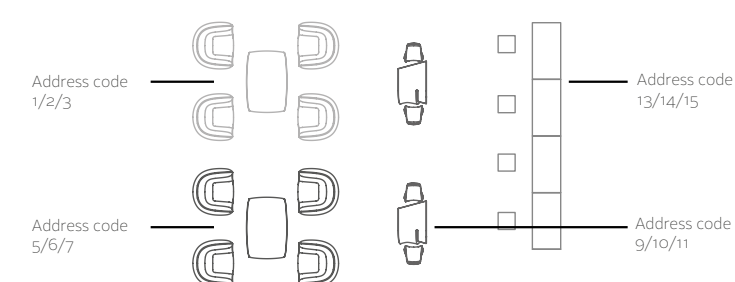

DMX WIRELESS PROFESSIONAL XLR PACK

DMX Universal Domotic Panels - Paneles Universales Domóticos DMX

1* DMX Wireless Professional Standard Configuration

2* DMX Wireless Professional Customized Configuration