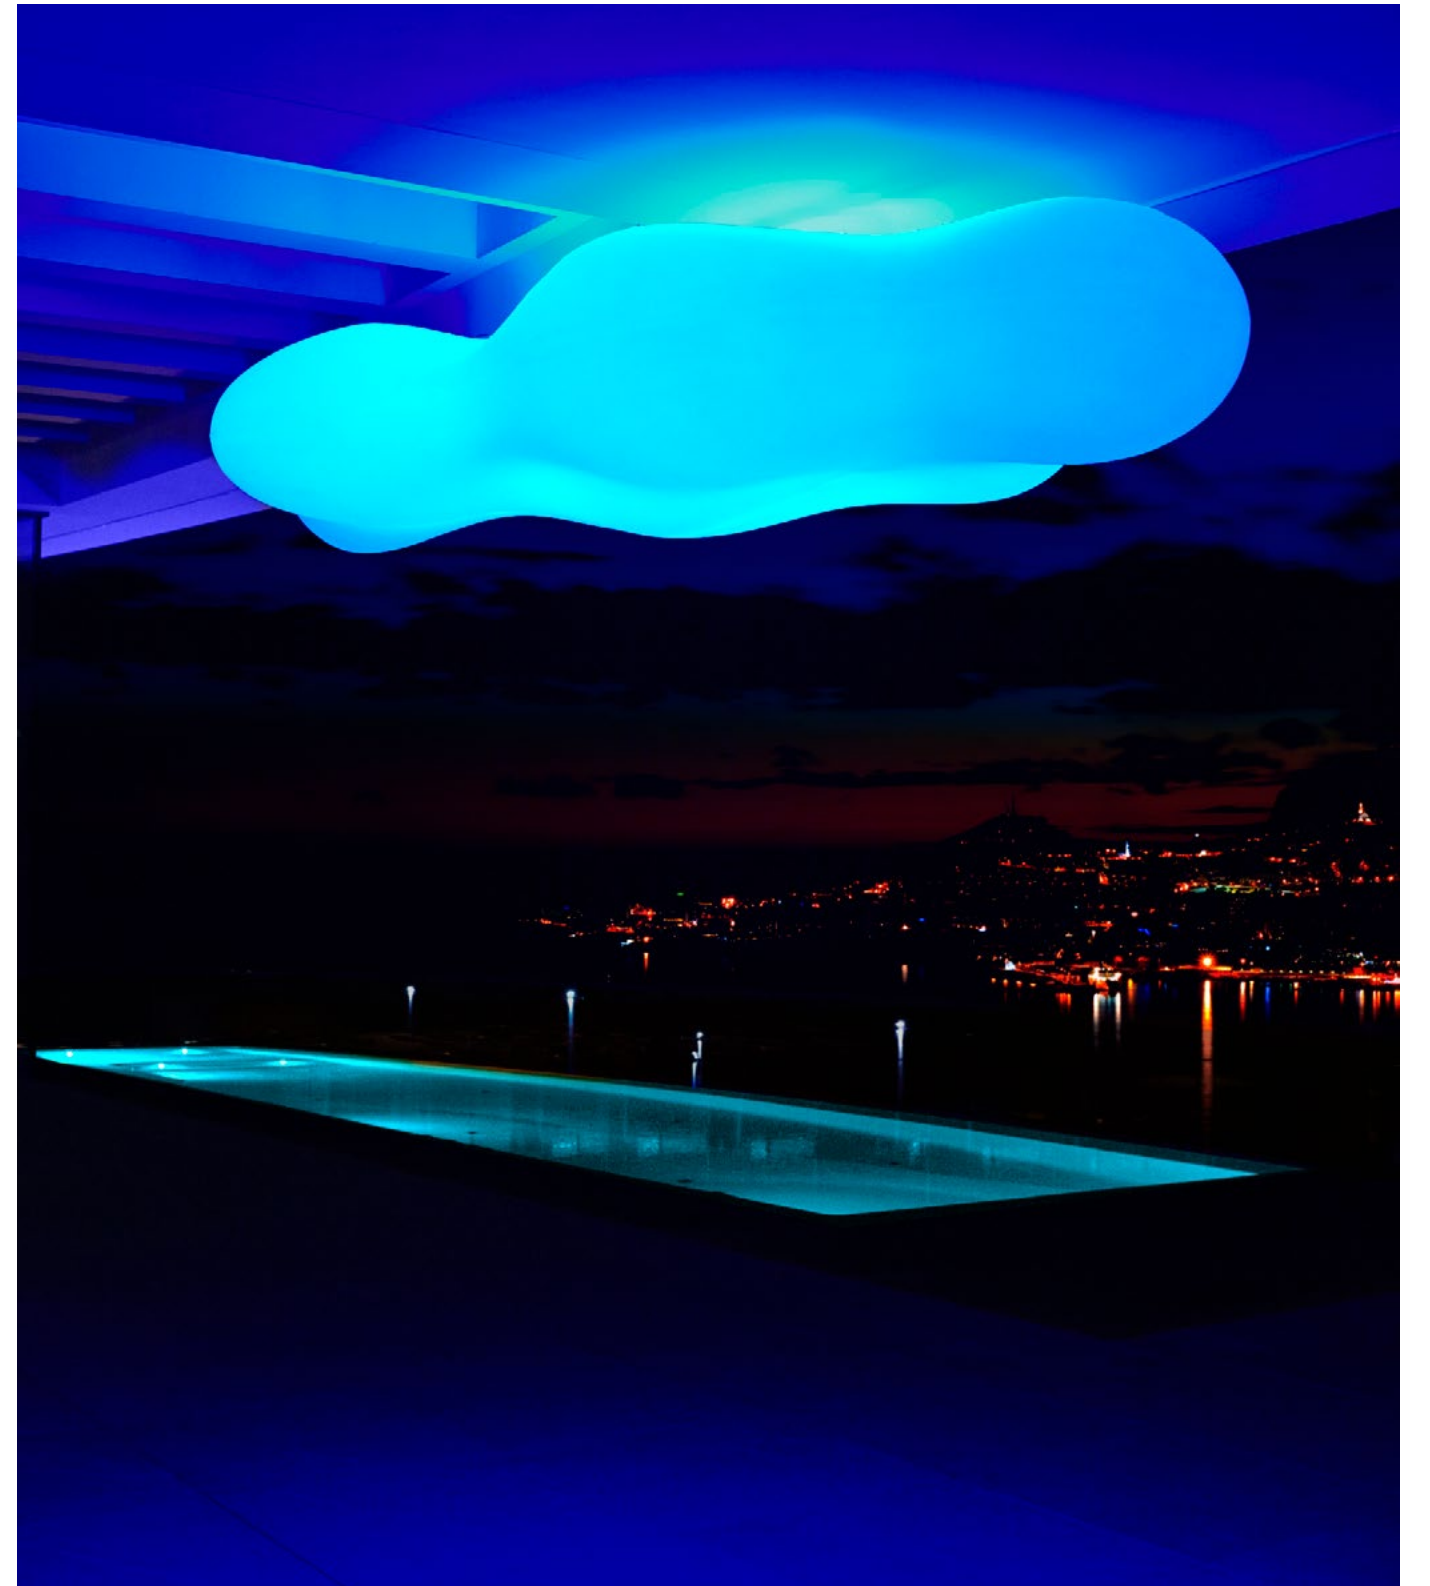

VELA

by Ramón Esteve

VELA
LAMP & SOFA & LOUNGE CHAIR & COFFEE TABLE
ice - rgbw

ULM

by Ramón Esteve

ULM
LAMP & SECTIONAL SOFA & LOUNGE CHAIR & COFFEE TABLE
ice - rgbw

LAVA

by Karim Rashid