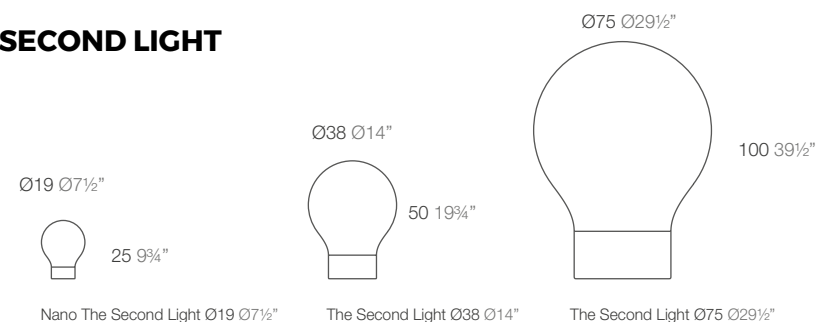

THE SECOND LIGHT

	Light	RGBW Led	RGBW Led DMX	RGBW Led Battery	Nano Led	Colgante
NANO Ø19 Ø7½"	-	-	-	-	46019L	-
Ø38 Ø14"	46038	46038L	46038D	46038Y	-	48000X
Ø75 Ø29½"	46075	46075L	46075D	46075Y	-	48000X