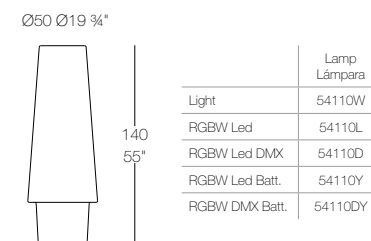

ULM

ULM Lámpara
ULM Lamp

KUBIK

	Light	RGBW Led	RGBW Led DMX	RGBW Led Battery	Colgante
KUBIK	44419W	44419L	44419D	44419Y	48000X