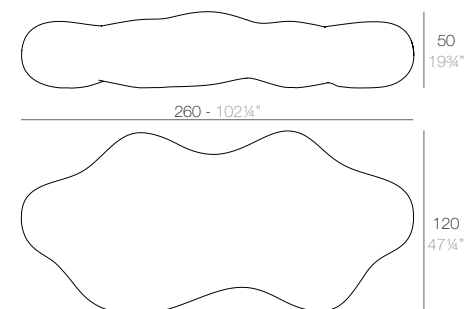

LAVA

LAVA Banco
LAVA Bench

	Basic Basic	Lacquered Lacado	White Led Cab. Led Blanco Cab.	RGBW Led Cab. Led RGBW Cab.	RGBW Led Batt. Led RGBW Bat.	RGBW Led DMX Cab. Led RGBW DMX Cab.	RGBW Led DMX Batt. Led RGBW DMX Bat.	Ceiling holder kit Kit soporte colgante
Bench Banco	51012	51012F	51012W	51012L	51012Y	51012D	51012DY	51012X