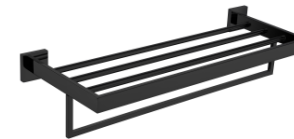

A119 SERIES

MODEL NO. **A119 10 31 2**

FEATURES

- Single robe hook
- 304 Stainless steel material
- Matt black finish
- Mounting hardware included

MODEL NO. **A119 24 31 2**

FEATURES

- Paper holder
- 304 Stainless steel material
- Matt black finish
- Mounting hardware included

MODEL NO. **A119 04 31 2**

FEATURES

- Towel holder
- 304 Stainless steel material
- Matt black finish
- Mounting hardware included

MODEL NO. **A119 01 31 2**

FEATURES

- Towel bar
- 304 Stainless steel material
- Matt black finish
- Mounting hardware included

MODEL NO. **A119 03 31 2**

FEATURES

- Towel shelf
- 304 Stainless steel material
- Matt black finish
- Mounting hardware included

MODEL NO. **A119 05 31 2**