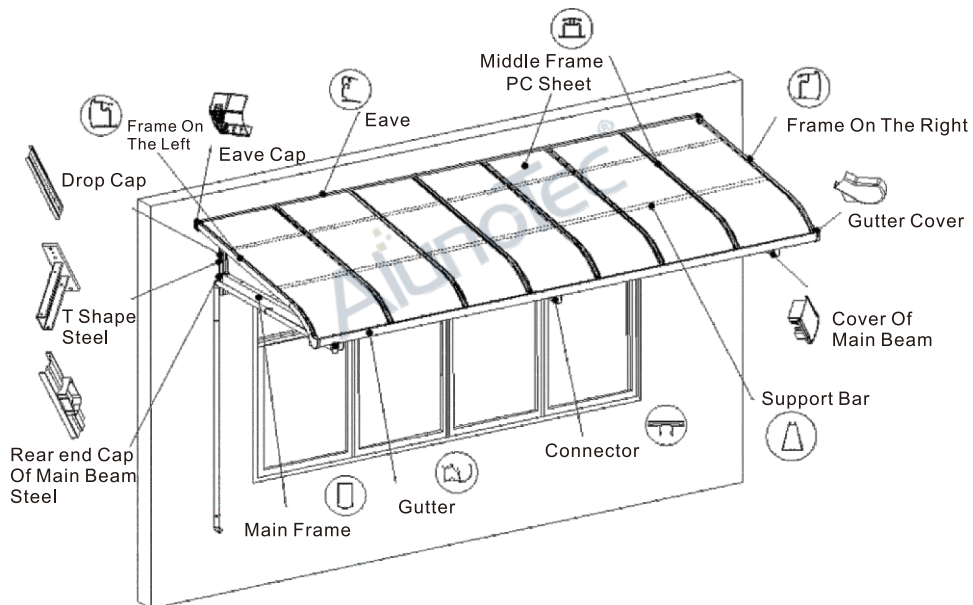

Window Curved Canopy

ALN-WC

Standard Size	Customized
Roof Material	Germany Bayer Polycarbonated Sheet
Color Options for Frame	White, Purple, Grey, Champagne
Color Options for Roof	Light/Dark Grey, Blue, Clear
Snow load	20-50cm
Wind load	36m/s
Installation Way	Wall Mounted