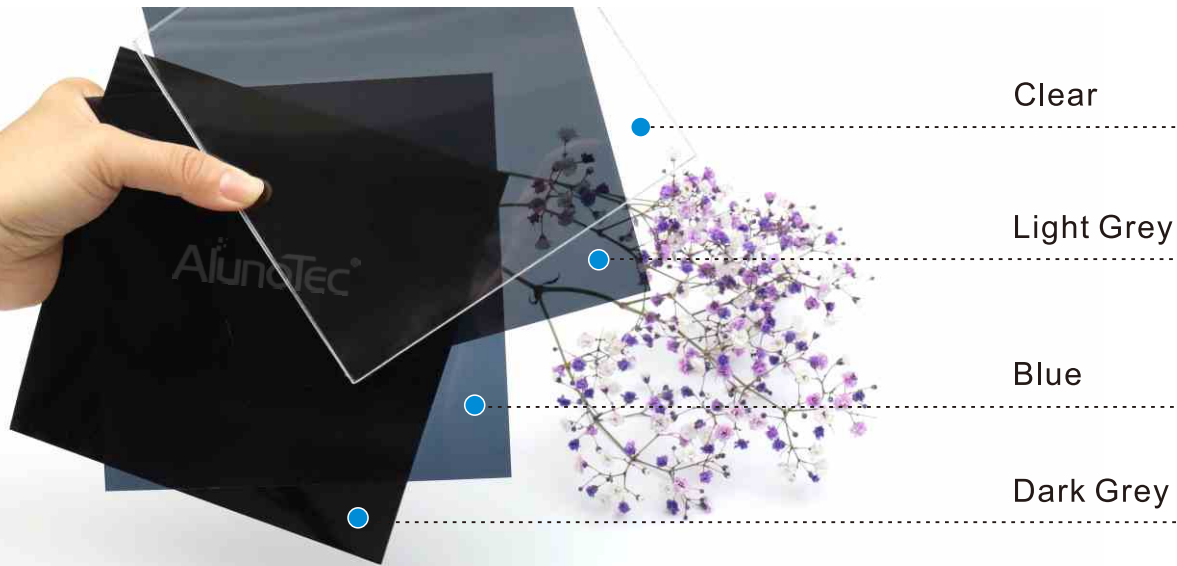

There is Co-extrusion UV on the surface which can effectively block more than 98% UV rays.

Window Curved Canopy

ALN-WC

| Standard Size | Customized |
|-------------------------|------------------------------------|
| Roof Material | Germany Bayer Polycarbonated Sheet |
| Color Options for Frame | White, Purple, Grey, Champagne |
| Color Options for Roof | Light/Dark Grey, Blue, Clear |
| Snow load | 20-50cm |
| Wind load | 36m/s |
| Installation Way | Wall Mounted |

Balcony Curved Canopy

ALN-BC

| Standard Size | Customized |
|-------------------------|--|
| Roof Material | Germany Bayer Polycarbonated Sheet |
| Color Options for Frame | White, Purple, Grey, Champagne |
| Color Options for Roof | Light/Dark Grey, Blue, Clear |
| Snow load | 20-50cm |
| Wind load | 36m/s |
| Installation Way | Fixed on concrete ground or bury into the ground |

Color Options

Polycarbonate Sheet

Aluminum Colour

AlunoTec Project Case

Canopy cover can provide all year round protection from the elements so that you and your family can enjoy the relaxation year after year.