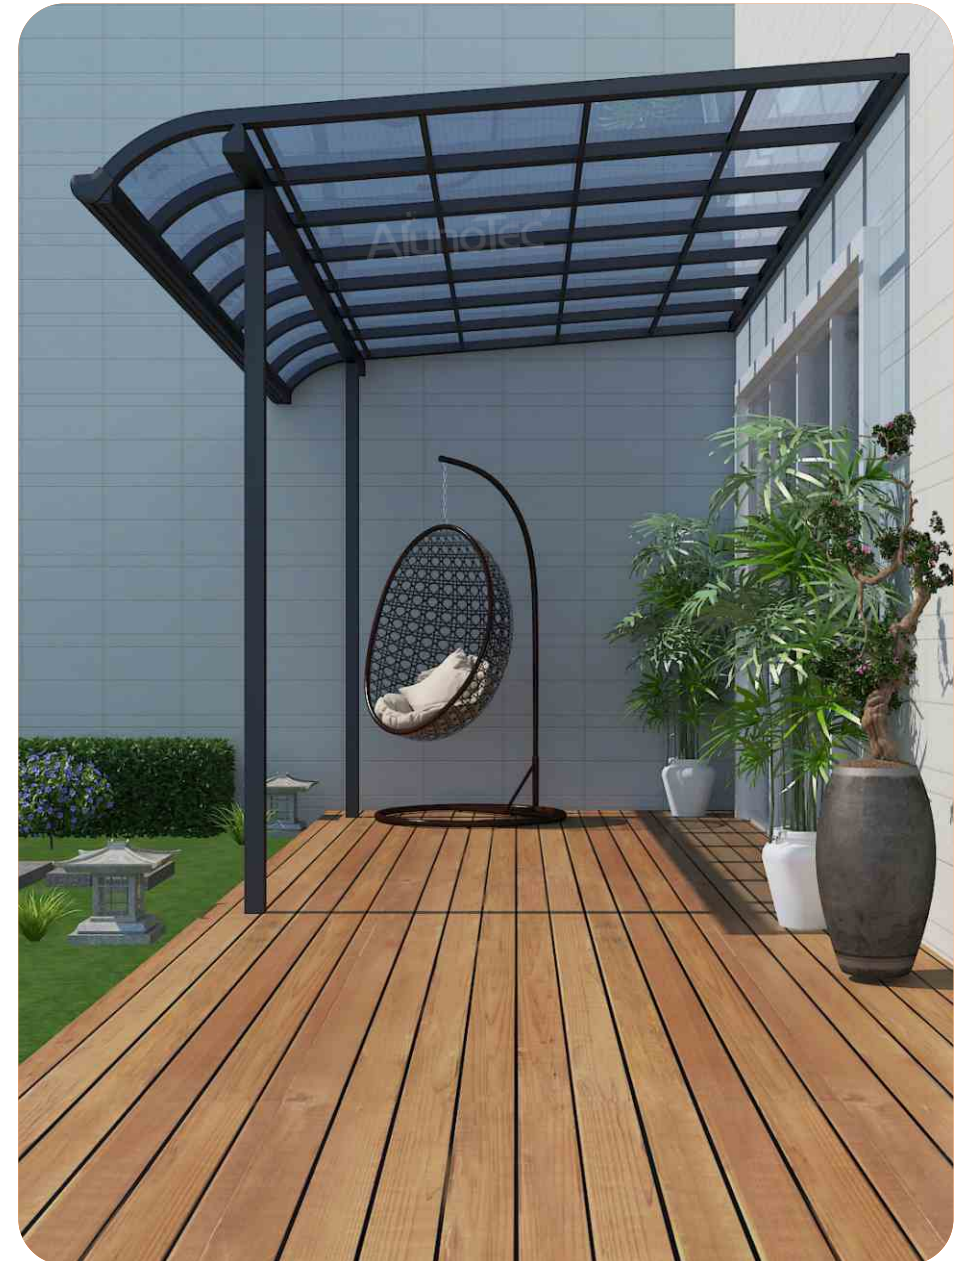

There is Co-extrusion UV on the surface which can effectively block more than 98% UV rays.

Window Curved Canopy

ALN-WC

| Standard Size | Customized |
|-------------------------|------------------------------------|
| Roof Material | Germany Bayer Polycarbonated Sheet |
| Color Options for Frame | White, Purple, Grey, Champagne |
| Color Options for Roof | Light/Dark Grey, Blue, Clear |
| Snow load | 20-50cm |
| Wind load | 36m/s |
| Installation Way | Wall Mounted |

Balcony Curved Canopy

ALN-BC

| Standard Size | Customized |
|-------------------------|--|
| Roof Material | Germany Bayer Polycarbonated Sheet |
| Color Options for Frame | White, Purple, Grey, Champagne |
| Color Options for Roof | Light/Dark Grey, Blue, Clear |
| Snow load | 20-50cm |
| Wind load | 36m/s |
| Installation Way | Fixed on concrete ground or bury into the ground |

Color Options

Polycarbonate Sheet

Aluminum Colour

AlunoTec Project Case

Canopy cover can provide all year round protection from the elements so that you and your family can enjoy the relaxation year after year.