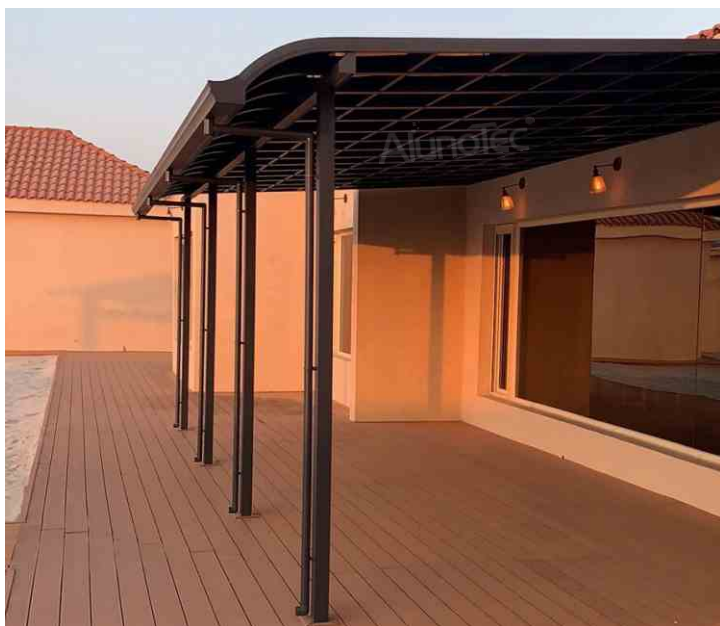

Window Curved Canopy

Features Of Materials

Cut off 98% UV, and protect people or vehicle from harmful UV rays.

It cuts off heat ray transmission by 75% and lower the interior temperature when a car is parked under the polycarbonate roof.