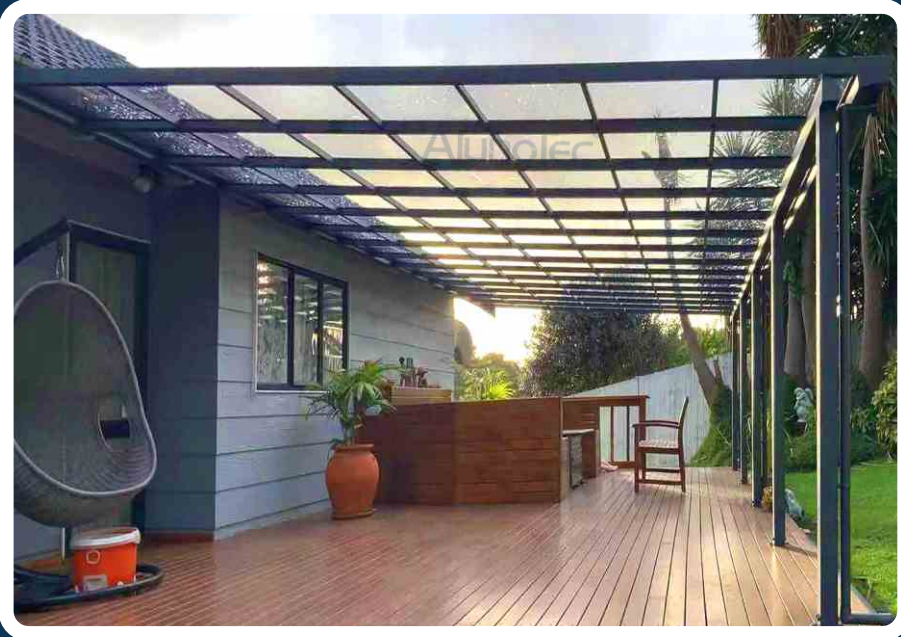

Balcony Curved Canopy

ALN-BC

| Standard Size | Customized |
|-------------------------|--|
| Roof Material | Germany Bayer Polycarbonated Sheet |
| Color Options for Frame | White, Purple, Grey, Champagne |
| Color Options for Roof | Light/Dark Grey, Blue, Clear |
| Snow load | 20-50cm |
| Wind load | 36m/s |
| Installation Way | Fixed on concrete ground or bury into the ground |

Dubai

New Zealand

United States

The outdoor living space covered with the canopy awning, it can resist the sun and rain so that they can enjoy the extra living space perfectly!

AlunoTec balcony straight canopy is made of aluminum profile and Germany bayer polycarbonate sheet, which makes it more strong to resist wind and rain. And it would be more durable and low maintenance. Irregular shape design is available to cover the whole area you wish to cover so that it can become an extra living and relaxing space.