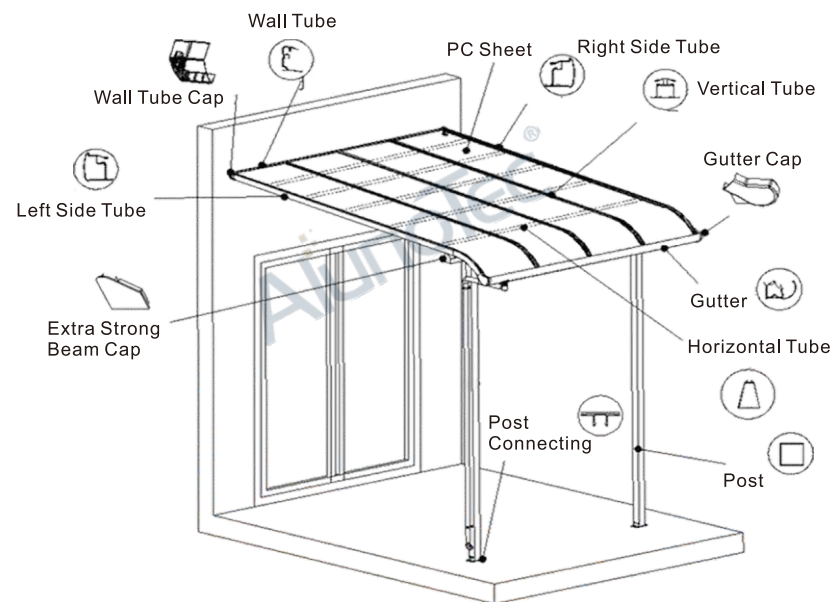

Balcony Curved Canopy

ALN-BC

Standard Size	Customized
Roof Material	Germany Bayer Polycarbonated Sheet
Color Options for Frame	White, Purple, Grey, Champagne
Color Options for Roof	Light/Dark Grey, Blue, Clear
Snow load	20-50cm
Wind load	36m/s
Installation Way	Fixed on concrete ground or bury into the ground