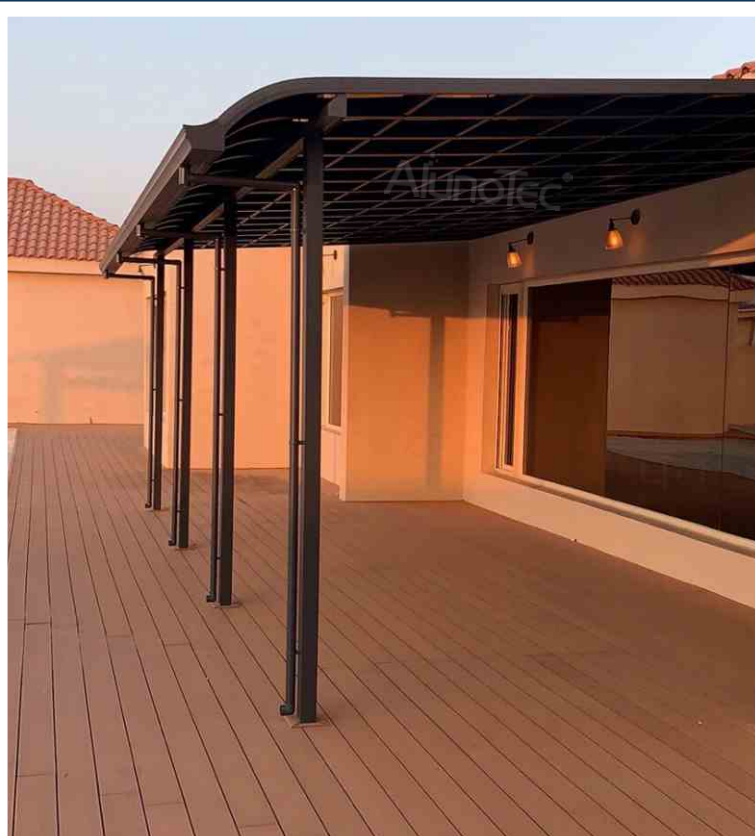

There is Co-extrusion UV on the surface which can effectively block more than 98% UV rays.

Window Curved Canopy

ALN-WC

| Standard Size | Customized |
|-------------------------|------------------------------------|
| Roof Material | Germany Bayer Polycarbonated Sheet |
| Color Options for Frame | White, Purple, Grey, Champagne |
| Color Options for Roof | Light/Dark Grey, Blue, Clear |
| Snow load | 20-50cm |
| Wind load | 36m/s |
| Installation Way | Wall Mounted |

Balcony Curved Canopy

ALN-BC

| Standard Size | Customized |
|-------------------------|--|
| Roof Material | Germany Bayer Polycarbonated Sheet |
| Color Options for Frame | White, Purple, Grey, Champagne |
| Color Options for Roof | Light/Dark Grey, Blue, Clear |
| Snow load | 20-50cm |
| Wind load | 36m/s |
| Installation Way | Fixed on concrete ground or bury into the ground |

Color Options

Polycarbonate Sheet

Aluminum Colour

AlunoTec Project Case

Canopy cover can provide all year round protection from the elements so that you and your family can enjoy the relaxation year after year.

Dubai

New Zealand

United States

The outdoor living space covered with the canopy awning, it can resist the sun and rain so that they can enjoy the extra living space perfectly!

AlunoTec balcony straight canopy is made of aluminum profile and Germany bayer polycarbonate sheet, which makes it more strong to resist wind and rain. And it would be more durable and low maintenance. Irregular shape design is available to cover the whole area you wish to cover so that it can become an extra living and relaxing space.