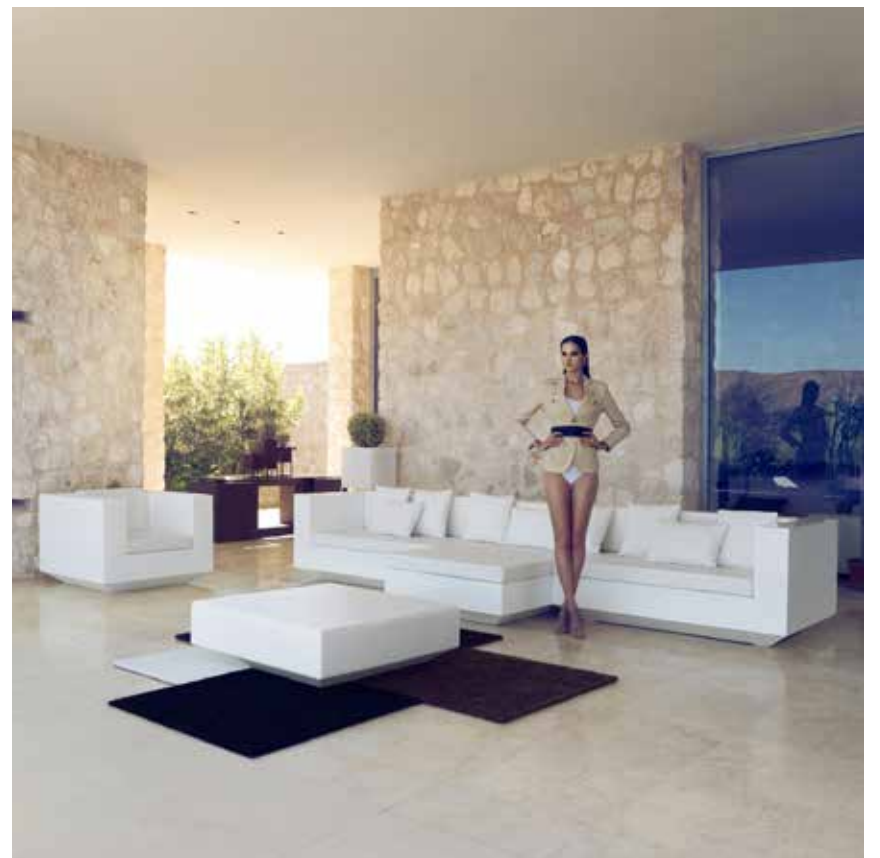

VELA

23

VELA

PIXEL COLLECTION

It is inspired by the small elements of colour that make up an image, looking to connect the piece with the numerous possible outcomes that are generated as a result of how it is arranged. The PIXEL sofa is composed of three independent modules that allow you to create countless shapes; from linear sofas or chaise lounges, to corners or even a daybed. PIXEL's main characteristic is its low-profile seating, designed for a more intimate use that ties the piece in with chill-out zones.