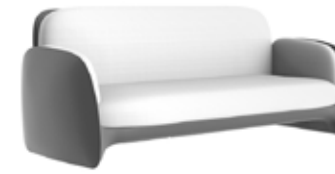

PEZZETTINA
SOFA

W: 78.75" | D: 34.25" | H: 31.75"
CSH: 14.25"

W: 19.75" | D: 19.75" | H: 33.5"

W: 25.5" | D: 25.5" | H: 25.5"

122