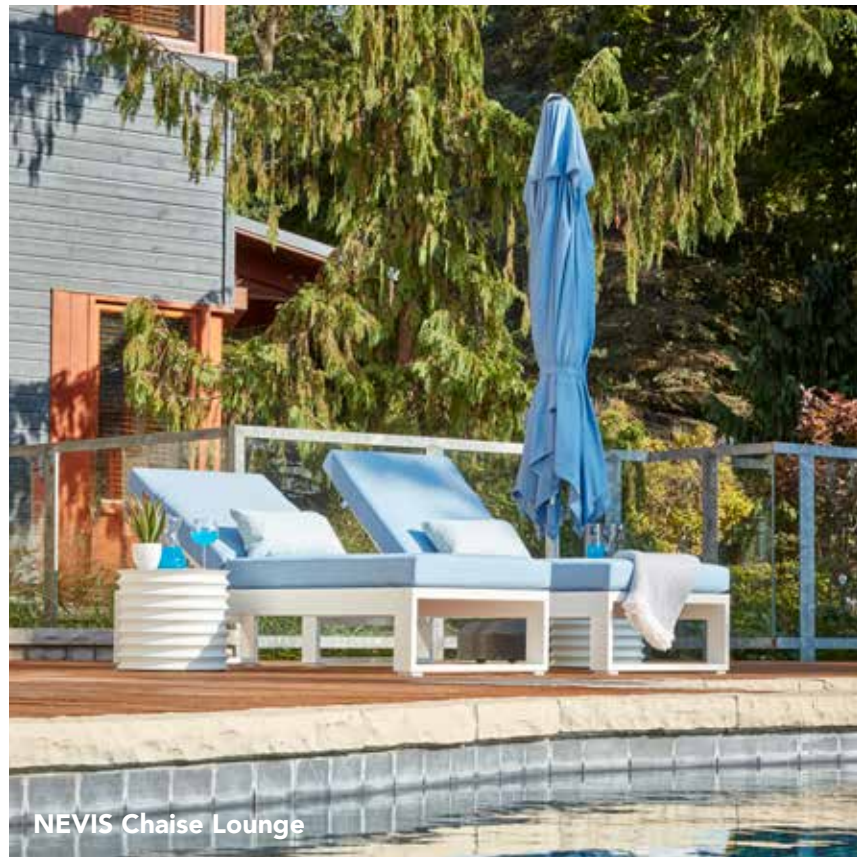

ECHO

ECHO

DAYBEDS & CHAISES

VELA Round Daybed with Canopy

Relax outdoors in just one of many lavish daybeds. Its innovative design combines comfort and functionality with its minimalist, yet luxurious design. The folding canopy can be adjusted to your very own configuration, providing you with additional backyard privacy or openness. Perfectly suited for a deck or by the pool, complete the area with a contemporary side table and deluxe toss pillows.

VELA Pavilion

VELA Daybed with Canopy

VINEYARD Double Chaise

TIDAL Daybed

NEVIS Double Chaise

VINEYARD Daybed

NEVIS Chaise Lounge

VOXEL Sun Lounger